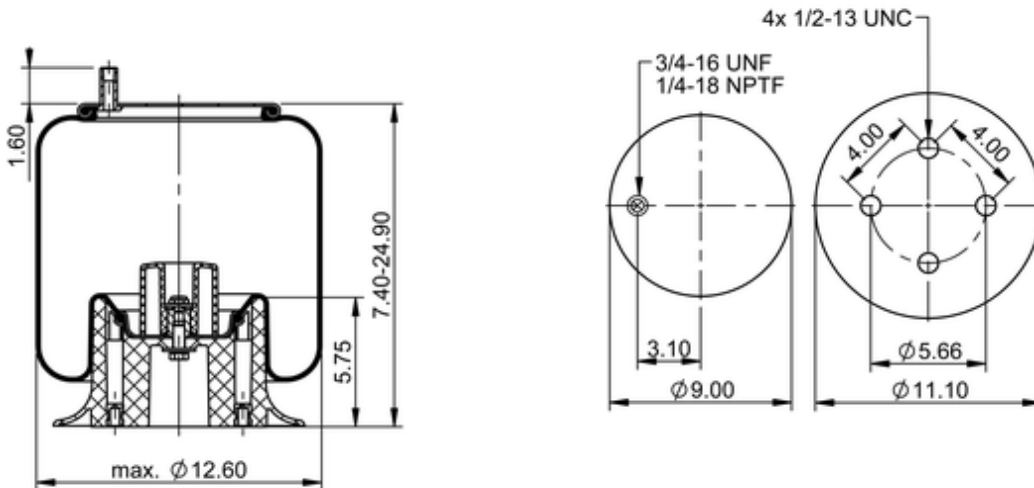

9 10-19 P 435
64288

	14 lb
	9308998
	1/2-13 UNC: max. 35 lbf ft
	1/4-18 NPTF: max. 22 lbf ft
	3/4-16 UNF: max. 50 lbf ft

Cross-reference

Primeride	AS PR9M19 9265
Firestone Style	1T15MM-9
Firestone No.	W01-358-9265
FleetPride	AS9265
Goodyear	1R12-375
Goodyear Flex No.	566243066

Taurus	6387
Triangle	AS-8435
TRP	AS92650
Automann	1DK23L-9265
Road Choice	AS9265

OE Manufacturer/Part No.

Manufacturer	Original Part No.	Model
Brake & Wheel	M3524	
Hendrickson	S-20413	
Hendrickson	S-20124	
Loadguard	SC2759	
Volvo	85101155	
Hendrickson	C-20413	