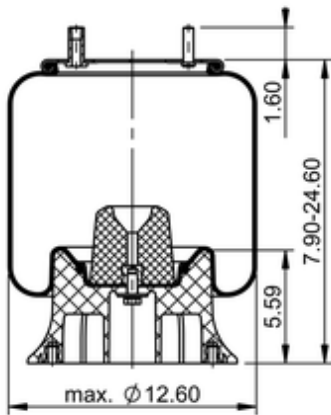

9 10-19 P 390
64331

	15.7 lb
	9308133
	1/2-13 UNC: max. 35 lbf ft
	1/4-18 NPTF: max. 22 lbf ft
	3/4-16 UNF: max. 50 lbf ft

Cross-reference

Firestone Style	1T15M-9
Firestone No.	W01-358-9245
FleetPride	AS9245
Goodyear	1R12-446
Goodyear Flex No.	566243097
Taurus	6364

Triangle	AS-8390
TRP	AS92450
Automann	1DK23L-9245

OE Manufacturer/Part No.

Manufacturer	Original Part No.	Model
Granning	6396	
Loadguard	SC2134	
Ridewell	1003589245C	