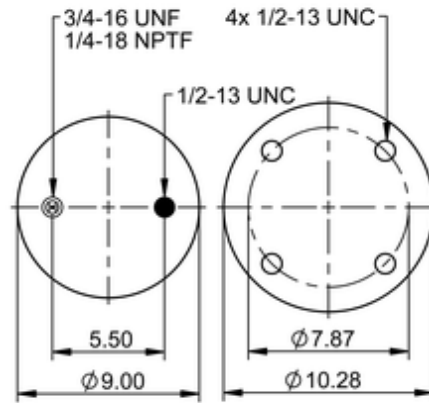

9 10-19 P 390
64331

	15.7 lb
	9308133
	1/2-13 UNC: max. 35 lbf ft
	1/4-18 NPTF: max. 22 lbf ft
	3/4-16 UNF: max. 50 lbf ft

Cross-reference

Firestone Style	1T15M-9
Firestone No.	W01-358-9245
FleetPride	AS9245
Goodyear	1R12-446
Goodyear Flex No.	566243097
Taurus	6364