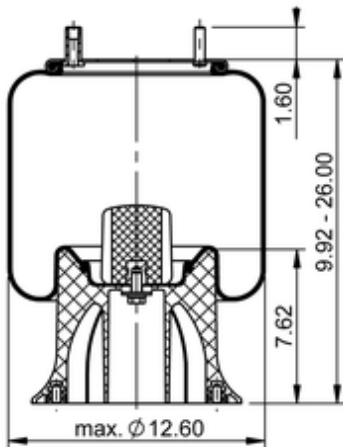

9 10-19 P 383
64281

	17.2 lb
	9308129
	1/2-13 UNC: max. 35 lbf ft
	1/4-18 NPTF: max. 22 lbf ft
	3/4-16 UNF: max. 50 lbf ft

Cross-reference

Primeride	AS PR9M19 9394
Firestone Style	1T15M-9
Firestone No.	W01-358-9394
Firestone No.	W01-358-9241
FleetPride	AS9394
Goodyear	1R12-279

Goodyear	1R12-281
Goodyear Flex No.	566243066
Taurus	6364
Triangle	AS-8383
TRP	AS93940
Automann	1DK23L-9394

OE Manufacturer/Part No.

Manufacturer	Original Part No.	Model
Brake & Wheel	M3523	
Meritor	200041	
Watson & Chalin	AS-0142	
Ridewell	1003589394C	
Brake & Wheel	M3546	
Suspensions, Inc.	200041	
Fruehauf	UCD-9393-2	
Fruehauf	UCE-9393-2	
Fruehauf	UCE-9393-1	
Fruehauf	UCE-9393-4	
Fruehauf	UCE-9393-3	
Hendrickson	S-10352	