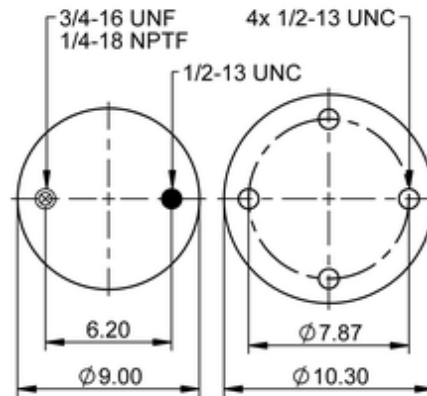

9 10-19 P 383
64281

	17.2 lb
	9308129
	1/2-13 UNC: max. 35 lbf ft
	1/4-18 NPTF: max. 22 lbf ft
	3/4-16 UNF: max. 50 lbf ft

Cross-reference

Primeride	AS PR9M19 9394
Firestone Style	1T15M-9
Firestone No.	W01-358-9394
Firestone No.	W01-358-9241
FleetPride	AS9394
Goodyear	1R12-279

Goodyear	1R12-281
Goodyear Flex No.	566243066
Taurus	6364
Triangle	AS-8383
TRP	AS93940
Automann	1DK23L-9394

OE Manufacturer/Part No.

Manufacturer	Original Part No.	Model
Brake & Wheel	M3523	
Meritor	200041	
Watson & Chalin	AS-0142	
Ridewell	1003589394C	
Brake & Wheel	M3546	
Suspensions, Inc.	200041	
Fruehauf	UCD-9393-2	
Fruehauf	UCE-9393-2	
Fruehauf	UCE-9393-1	
Fruehauf	UCE-9393-4	
Fruehauf	UCE-9393-3	
Hendrickson	S-10352	