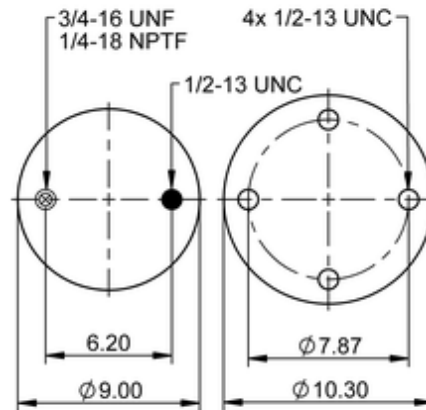

**9 10-19 P 359**
**64328**

	15 lb
	9308129
	1/2-13 UNC: max. 35 lbf ft
	1/4-18 NPTF: max. 22 lbf ft
	3/4-16 UNF: max. 50 lbf ft

**Cross-reference**

Firestone Style	1T15M-9
Firestone No.	W01-358-9350
FleetPride	AS9350
Taurus	6364
Triangle	AS-8359
TRP	AS93500