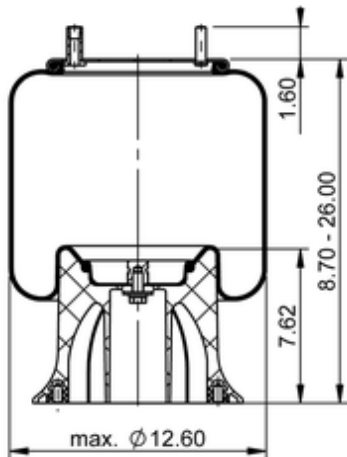

**9 10-19 P 359**
**64328**

	15 lb
	9308129
	1/2-13 UNC: max. 35 lbf ft
	1/4-18 NPTF: max. 22 lbf ft
	3/4-16 UNF: max. 50 lbf ft

**Cross-reference**

Firestone Style	1T15M-9
Firestone No.	W01-358-9350
FleetPride	AS9350
Taurus	6364
Triangle	AS-8359
TRP	AS93500

Automann

1DK23L-9350

**OE Manufacturer/Part No.**

**Manufacturer**

**Original Part No.**

**Model**