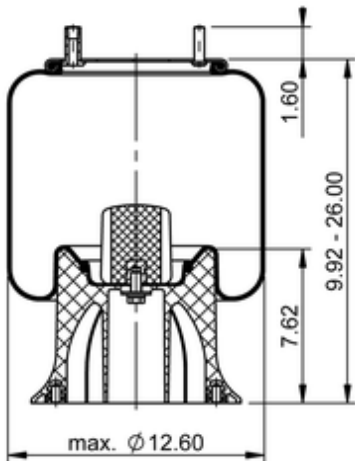

9 10-19 P 358

64615

	17.2 lb
	9308129
	1/2-13 UNC: max. 35 lbf ft
	1/4-18 NPTF: max. 22 lbf ft
	3/4-16 UNF: max. 50 lbf ft

Cross-reference

Firestone Style	1T15M-9
Firestone No.	W01-358-9241
Taurus	6364
TRP	AS92410
Automann	1DK23L-9241P
Airtech No.	34159-12 CP

OE Manufacturer/Part No.

Manufacturer	Original Part No.	Model
Hendrickson	S-10352	
Fruehauf	UCE-9393-3	
Fruehauf	UCE-9393-4	
Fruehauf	UCE-9393-1	
Fruehauf	UCE-9393-2	
Fruehauf	UCD-9393-2	
Suspensions, Inc.	200041	
Brake & Wheel	M3546	
Ridewell	1003589394C	
Watson & Chalin	AS-0142	
Meritor	200041	
Brake & Wheel	M3523	