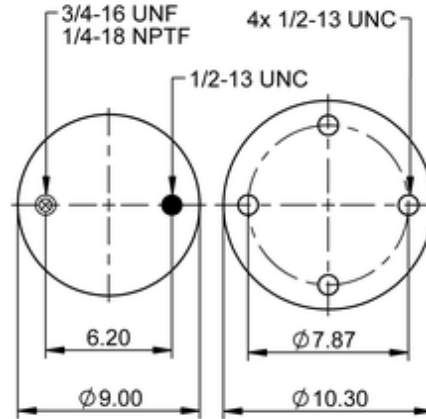

9 10-19 P 358

64615

	17.2 lb
	9308129
	1/2-13 UNC: max. 35 lbf ft
	1/4-18 NPTF: max. 22 lbf ft
	3/4-16 UNF: max. 50 lbf ft

Cross-reference

Firestone Style	1T15M-9
Firestone No.	W01-358-9241
Taurus	6364
TRP	AS92410
Automann	1DK23L-9241P
Airtech No.	34159-12 CP