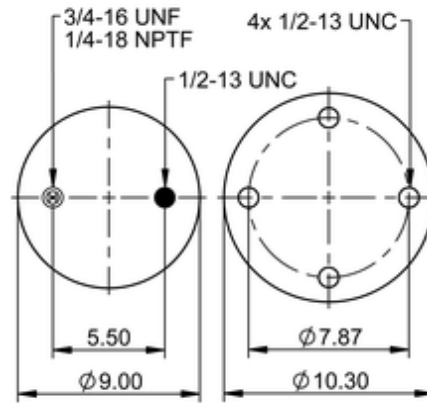

**9 10-19 P 357**
**64326**

	17.2 lb
	9308129
	1/2-13 UNC: max. 35 lbf ft
	1/4-18 NPTF: max. 22 lbf ft
	3/4-16 UNF: max. 50 lbf ft

**Cross-reference**

Firestone Style	1T15M-9
Firestone No.	W01-358-9240
FleetPride	AS9240
Goodyear	1R12-275
Goodyear	1R12-639
Goodyear Flex No.	566243066

Taurus	6364
Triangle	AS-8357
TRP	AS92400
Automann	1DK23L-9240

**OE Manufacturer/Part No.**

<b>Manufacturer</b>	<b>Original Part No.</b>	<b>Model</b>
Hendrickson	S-3842	
Hendrickson	S-10352	