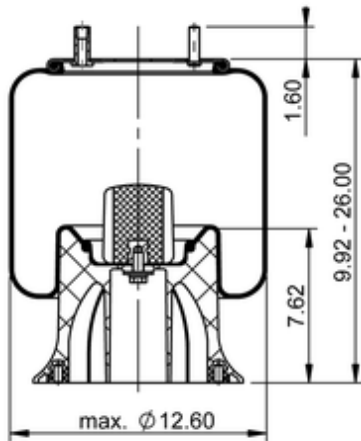

**9 10-19 P 357**
**64326**

	17.2 lb
	9308129
	1/2-13 UNC: max. 35 lbf ft
	1/4-18 NPTF: max. 22 lbf ft
	3/4-16 UNF: max. 50 lbf ft

**Cross-reference**

Firestone Style	1T15M-9
Firestone No.	W01-358-9240
FleetPride	AS9240
Goodyear	1R12-275
Goodyear	1R12-639
Goodyear Flex No.	566243066

Taurus	6364
Triangle	AS-8357
TRP	AS92400
Automann	1DK23L-9240

**OE Manufacturer/Part No.**

<b>Manufacturer</b>	<b>Original Part No.</b>	<b>Model</b>
Hendrickson	S-3842	
Hendrickson	S-10352	