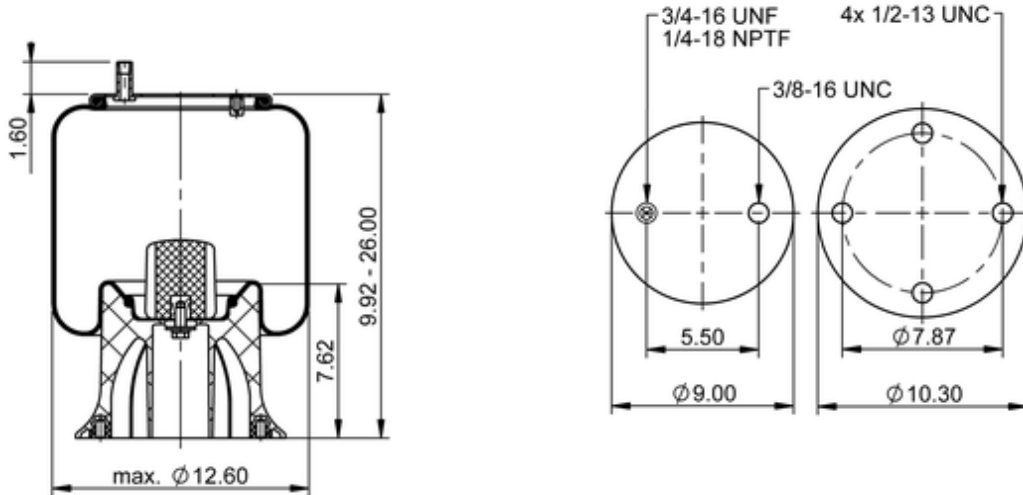

**9 10-19 P 356**
**64325**

	17.1 lb
	9308129
	1/4-18 NPTF: max. 22 lbf ft
	3/4-16 UNF: max. 50 lbf ft
	3/8-16 UNC: max. 20 lbf ft

**Cross-reference**

Firestone Style	1T15M-9
Firestone No.	W01-358-9238
FleetPride	AS9238
Goodyear	1R12-145
Goodyear Flex No.	566243066
Taurus	6364

Triangle	AS-8356
TRP	AS92380
Automann	1DK23L-9238

**OE Manufacturer/Part No.**

<b>Manufacturer</b>	<b>Original Part No.</b>	<b>Model</b>
Dayton	352-9238	
Hendrickson	S-5060	
Loadguard	SC2109	
Navistar/Fleetrite	1681737C1	
Prevost	63-0178	
SAF Holland	57009238	
Taurus	AS509-9238	