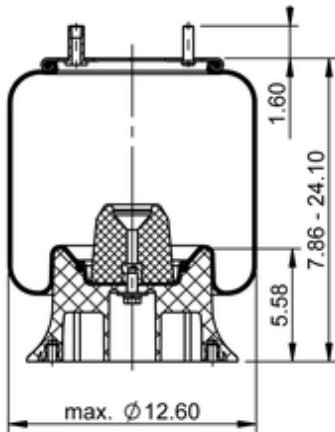

9 10-19 P 326
64323

	15.7 lb
	9308133
	1/2-13 UNC: max. 35 lbf ft
	1/4-18 NPTF: max. 22 lbf ft
	3/4-16 UNF: max. 50 lbf ft

Cross-reference

Firestone Style	1T15M-9
Firestone No.	W01-358-9192
FleetPride	AS9192
Goodyear	1R12-185
Goodyear Flex No.	566243066
Taurus	6364

Triangle	AS-8326
TRP	AS91920
Automann	1DK23L-9192
Road Choice	AS9192

OE Manufacturer/Part No.

Manufacturer	Original Part No.	Model
Dayton	352-9192	
Hendrickson	NA1817	
Navistar/Fleetrite	1681738C1	
Navistar/Fleetrite	1681740C1	
SAF Holland	90557086	
SAF Holland	90557108	
SAF Holland	90557135	
SAF Holland	90557136	
Watson & Chalin	AS-0038	
Watson & Chalin	AS-0046	
Hendrickson	S-6195	
Loadguard	SC2120	
Meritor	202035	
Brake & Wheel	M3538	
Ridewell	1003589192C	
SAF Holland	90557109	