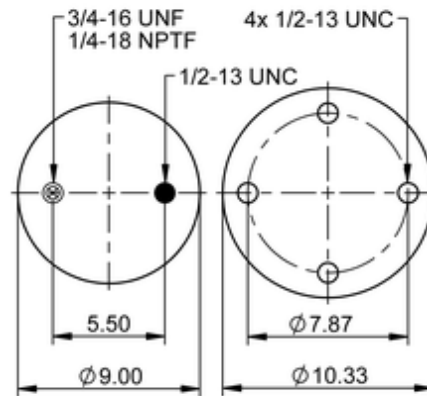

9 10-19 P 326
64323

	15.7 lb
	9308133
	1/2-13 UNC: max. 35 lbf ft
	1/4-18 NPTF: max. 22 lbf ft
	3/4-16 UNF: max. 50 lbf ft

Cross-reference

Firestone Style	1T15M-9
Firestone No.	W01-358-9192
FleetPride	AS9192
Goodyear	1R12-185
Goodyear Flex No.	566243066
Taurus	6364

Triangle	AS-8326
TRP	AS91920
Automann	1DK23L-9192
Road Choice	AS9192

OE Manufacturer/Part No.

Manufacturer	Original Part No.	Model
Dayton	352-9192	
Hendrickson	NA1817	
Navistar/Fleetrite	1681738C1	
Navistar/Fleetrite	1681740C1	
SAF Holland	90557086	
SAF Holland	90557108	
SAF Holland	90557135	
SAF Holland	90557136	
Watson & Chalin	AS-0038	
Watson & Chalin	AS-0046	
Hendrickson	S-6195	
Loadguard	SC2120	
Meritor	202035	
Brake & Wheel	M3538	
Ridewell	1003589192C	
SAF Holland	90557109	