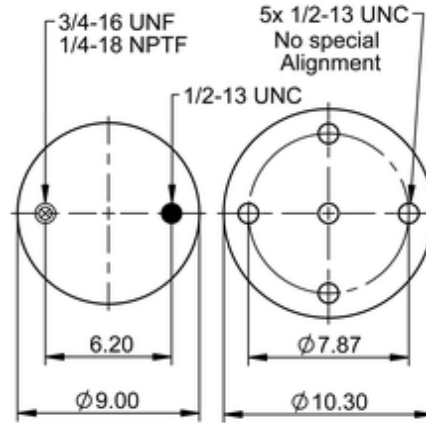

9 10-19 P 321
64280

	17 lb
	9308129
	1/2-13 UNC: max. 35 lbf ft
	1/4-18 NPTF: max. 22 lbf ft
	3/4-16 UNF: max. 50 lbf ft

Cross-reference

Firestone Style	1T15M-9
Firestone No.	W01-358-9130
FleetPride	AS9130
Goodyear	1R12-281
Goodyear Flex No.	566243066
Taurus	6364