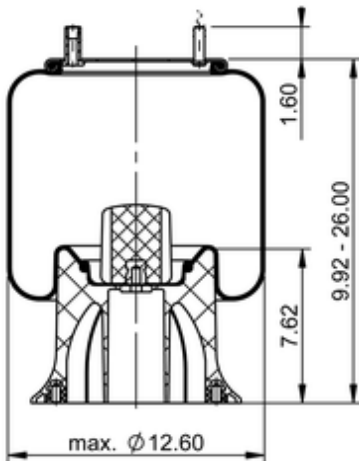

9 10-19 P 321
64280

	17 lb
	9308129
	1/2-13 UNC: max. 35 lbf ft
	1/4-18 NPTF: max. 22 lbf ft
	3/4-16 UNF: max. 50 lbf ft

Cross-reference

Firestone Style	1T15M-9
Firestone No.	W01-358-9130
FleetPride	AS9130
Goodyear	1R12-281
Goodyear Flex No.	566243066
Taurus	6364