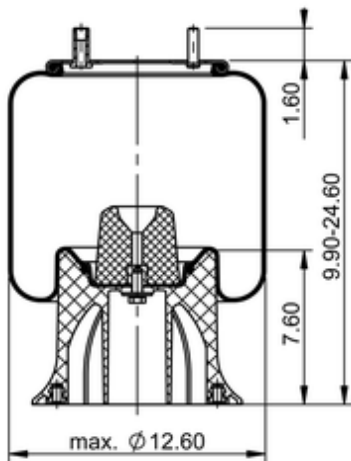

**9 10-19 P 315**
**64279**

	17.2 lb
	9308129
	1/2-13 UNC: max. 35 lbf ft
	1/4-18 NPTF: max. 22 lbf ft
	3/4-16 UNF: max. 50 lbf ft

**Cross-reference**

Primeride	AS PR9M19 9101
Firestone Style	1T15M-9
Firestone No.	W01-358-9101
FleetPride	AS9101
Goodyear	1R12-103
Goodyear Flex No.	566243066

Taurus	6364
Triangle	AS-8315
Vibracoustic	V 1 DK 23 L-9101
TRP	AS91010
Automann	1DK23L-9101
Road Choice	AS9101

**OE Manufacturer/Part No.**

<b>Manufacturer</b>	<b>Original Part No.</b>	<b>Model</b>
Dayton	352-9101	
Loadguard	SC2038	
Navistar/Fleetrite	554768C1	
Reyco	12883-01	
Ridewell	1003589101C	
SAF Holland	90557082	
Spring Valley	AS-8315	
Taurus	AS504-9101	
Truckstell	63647	
Volvo	85101149	
Watson & Chalin	AS-0040	
SAF Holland	90557043	
SAF Holland	90044201	
TOYO	TRL250	
Volvo	3130490	
Watson & Chalin	AS-0040-1F	
Granning	6941	
Hendrickson	B-3842	
SAF Holland	90044701	
SAF Holland	90054218	
SAF Holland	90557008	
SAF Holland	90557009	
E.R.F.	1392754	
Spring Valley	AB-1000AL	
Ridewell	S5828C	
Ridewell	S740C	
Hendrickson	S-10443	