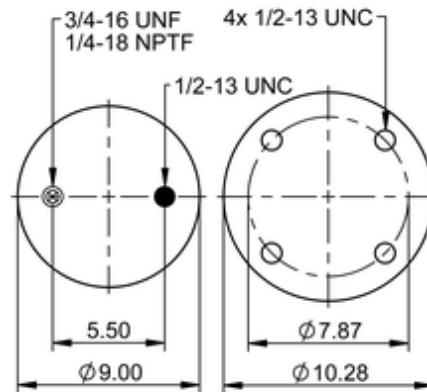

**9 10-19 P 315**
**64279**

	17.2 lb
	9308129
	1/2-13 UNC: max. 35 lbf ft
	1/4-18 NPTF: max. 22 lbf ft
	3/4-16 UNF: max. 50 lbf ft

**Cross-reference**

Primeride	AS PR9M19 9101
Firestone Style	1T15M-9
Firestone No.	W01-358-9101
FleetPride	AS9101
Goodyear	1R12-103
Goodyear Flex No.	566243066