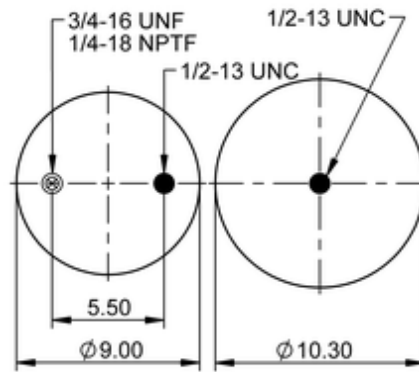

9 10-19 P 1138

74663

	13.3 lb
	64329
	9308770
	1/2-13 UNC: max. 35 lbf ft
	1/4-18 NPTF: max. 22 lbf ft
	3/4-16 UNF: max. 50 lbf ft

Cross-reference

Firestone Style	1T15M-9
Firestone No.	W01-358-9243
FleetPride	AS9243
Goodyear	1R12-480

Goodyear Flex No.	566243066
Taurus	6364
Triangle	AS-8384
Automann	1DK23L-9243
Road Choice	AS9243

OE Manufacturer/Part No.

Manufacturer	Original Part No.	Model
Watson & Chalin	AS-0061	
SAF Holland	90557112	