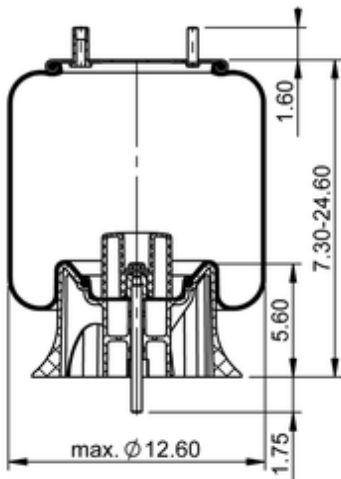

9 10-19 P 1138

74663

	13.3 lb
	64329
	9308770
	1/2-13 UNC: max. 35 lbf ft
	1/4-18 NPTF: max. 22 lbf ft
	3/4-16 UNF: max. 50 lbf ft

Cross-reference

Firestone Style	1T15M-9
Firestone No.	W01-358-9243
FleetPride	AS9243
Goodyear	1R12-480

Goodyear Flex No.	566243066
Taurus	6364
Triangle	AS-8384
Automann	1DK23L-9243
Road Choice	AS9243

OE Manufacturer/Part No.

Manufacturer	Original Part No.	Model
Watson & Chalin	AS-0061	
SAF Holland	90557112	