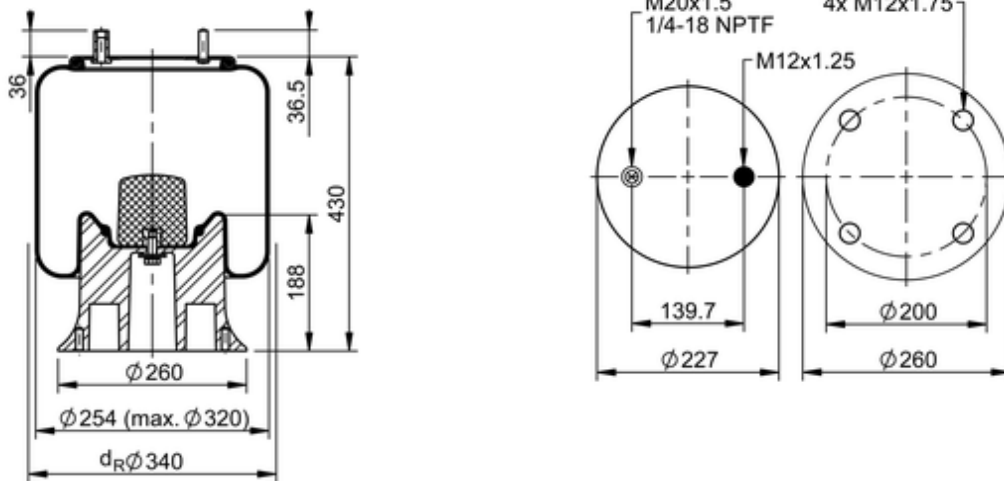

**9 10-19 A 993 Brazil**
**70386**

	19.6 lb
	9312694
	1/4-18 NPTF: max. 22 lbf ft
	M12x1.75: max. 35 lbf ft
	M20x1.5: max. 35 lbf ft

**Cross-reference**

Firestone Style	1T15M-9
Firestone No.	W01-095-0465
Airtech Ref.	136892
Airtech No.	34159-21C ALU