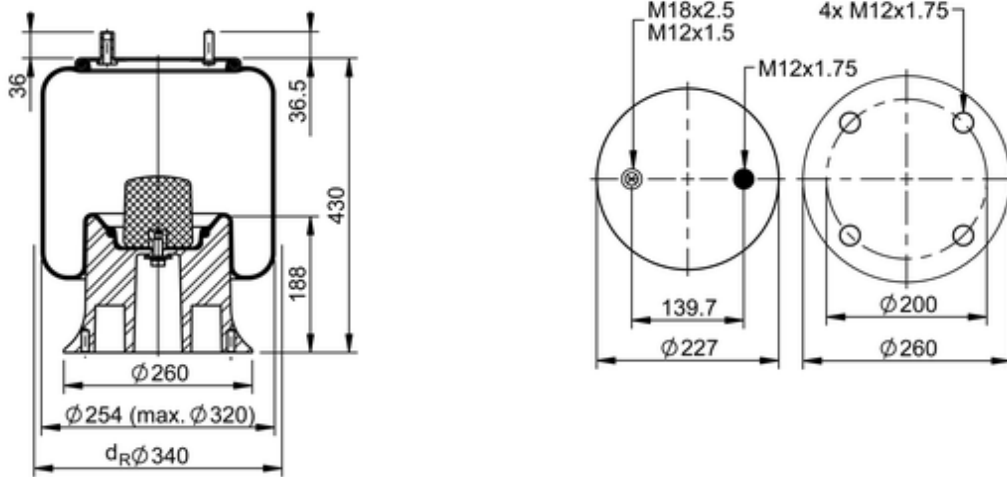

9 10-19 A 991 Brazil
70384

	19.6 lb
	9312694
	M12x1.5: max. 22 lbf ft
	M12x1.75: max. 35 lbf ft
	M18: max. 35 lbf ft

Cross-reference

Firestone Style	1T15M-9
Firestone No.	W01-095-0440
Goodyear	556 0 2 8728
Goodyear Flex No.	556 0 3 8084
Airtech Ref.	134802
Airtech No.	34159-17C ALU

Flexyon system	XY 6136
Suspentech flex	ST 159K
Suspentech system	ST 159

OE Manufacturer/Part No.

Manufacturer	Original Part No.	Model
SUSPEN SYS	212100338	
TRÉS EIXOS	1971	
SUSPEN SYS	212100347	