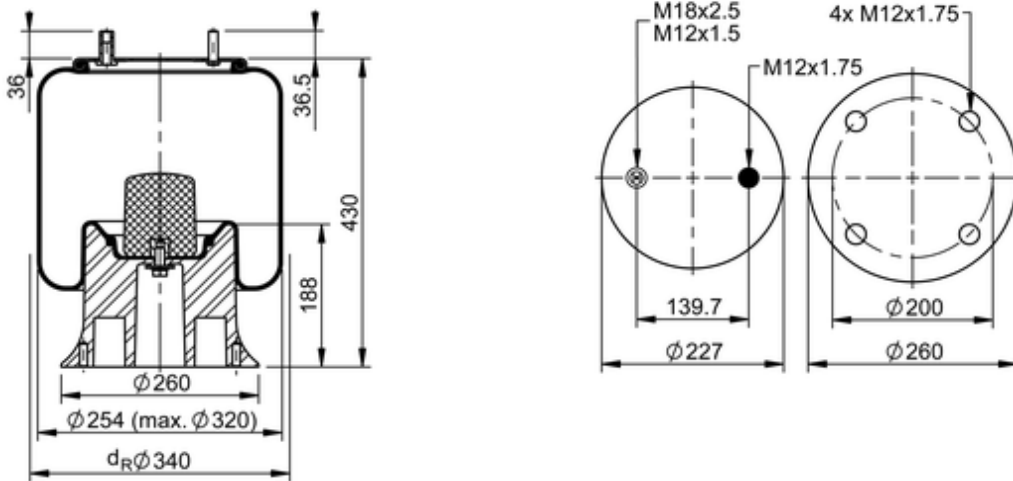

9 10-19 A 990 Brazil
69414

	19.8 lb
	9312694
	M12x1.5: max. 22 lbf ft
	M12x1.75: max. 35 lbf ft
	M18: max. 35 lbf ft

Cross-reference

Firestone Style	1T15M-9
Firestone No.	W01-095-0294
Firestone No.	W01-095-0665
Goodyear	556 0 2 8582
Goodyear Flex No.	556 0 3 8084
Airtech Ref.	136382