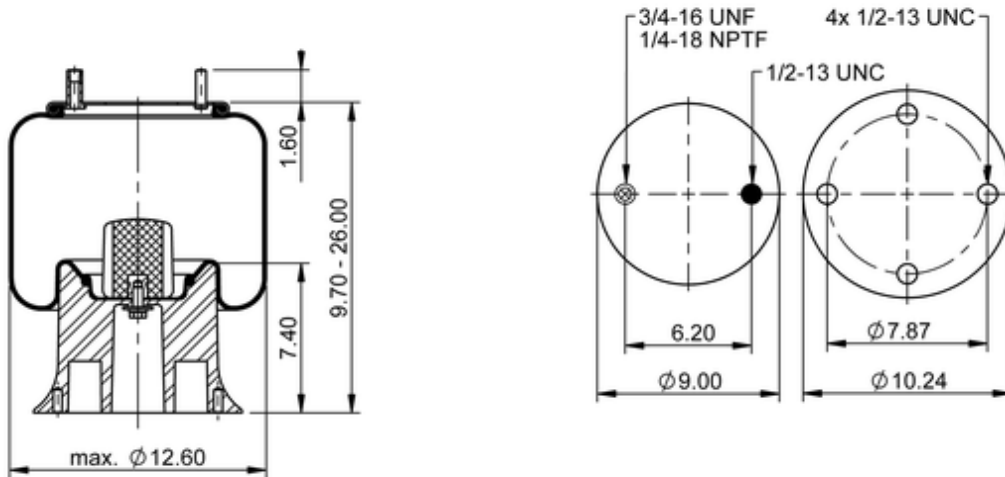

9 10-19 A 358
64327

	19.8 lb
	9305198
	1/2-13 UNC: max. 35 lbf ft
	1/4-18 NPTF: max. 22 lbf ft
	3/4-16 UNF: max. 50 lbf ft

Cross-reference

Goodyear	1R12-261
Goodyear Flex No.	566243066
Taurus	6364
Triangle	AS-8358AP
Road Choice	AS9394