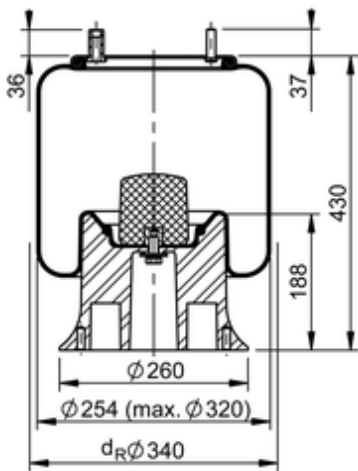

9 10-19 A 150 Brazil
70382

	19.6 lb
	9312694
	1/4-18 NPTF: max. 22 lbf ft
	M12x1.75: max. 35 lbf ft
	M20x1.5: max. 35 lbf ft

Cross-reference

Firestone Style	1T15M-9
Firestone No.	W01-095-0348
Goodyear	556 0 2 8611
Goodyear Flex No.	556 0 3 8084
Airtech Ref.	136902
Airtech No.	34159-20C