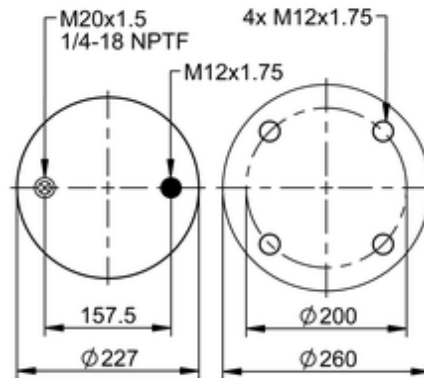

9 10-19 A 150 Brazil
70382

	19.6 lb
	9312694
	1/4-18 NPTF: max. 22 lbf ft
	M12x1.75: max. 35 lbf ft
	M20x1.5: max. 35 lbf ft

Cross-reference

Firestone Style	1T15M-9
Firestone No.	W01-095-0348
Goodyear	556 0 2 8611
Goodyear Flex No.	556 0 3 8084
Airtech Ref.	136902
Airtech No.	34159-20C