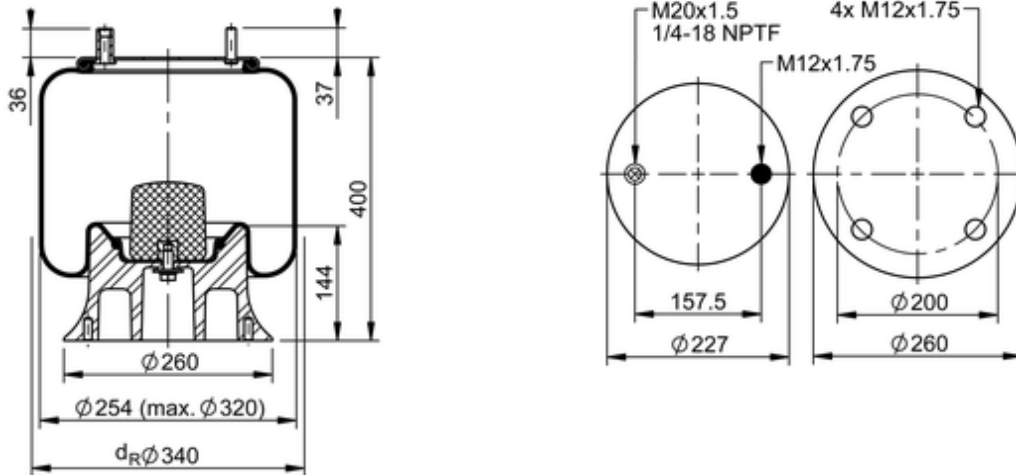

**9 10-19 A 147 Brazil**
**70380**

	17.6 lb
	9305213
	1/4-18 NPTF: max. 22 lbf ft
	M12x1.75: max. 35 lbf ft
	M20x1.5: max. 50 lbf ft

**Cross-reference**

Firestone Style	1T15M-9
Firestone No.	W01-095-0479
Goodyear Flex No.	556 0 3 8084
Airtech Ref.	136862
Airtech No.	34159-22C
Suspentech flex	ST 143K