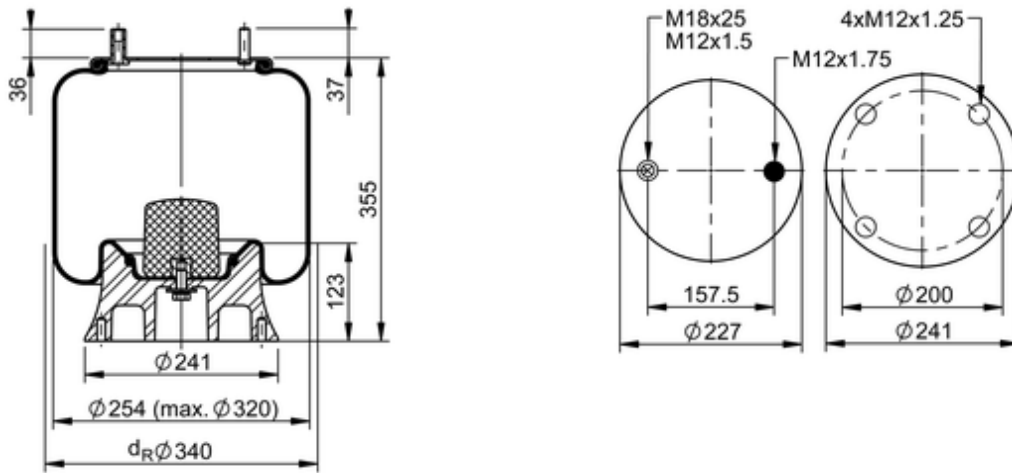

9 10-19 A 1130 Brazil
74616

	16.5 lb
	9305281
	M12x1.5: max. 22 lbf ft
	M12x1.75: max. 35 lbf ft
	M18: max. 35 lbf ft

Cross-reference

Goodyear	566 0 2 8771
Goodyear Flex No.	566 0 3 8084

OE Manufacturer/Part No.