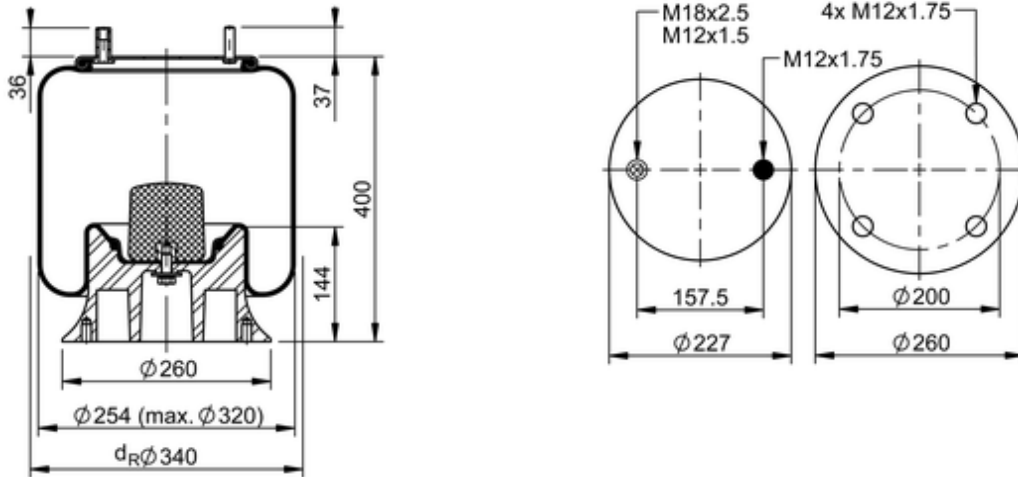

**9 10-19 A 018 Brazil**
**67988**

	17.4 lb
	9305213
	M12x1.5: max. 22 lbf ft
	M12x1.75: max. 35 lbf ft
	M18: max. 35 lbf ft

**Cross-reference**

Firestone Style	1T15M-9
Firestone No.	W01-095-0533
Firestone No.	W01-095-0888
Goodyear	556 0 2 8480
Goodyear Flex No.	556 0 3 8084
Airtech Ref.	136162

Airtech No.

34159-26 CPP

**OE Manufacturer/Part No.**

<b>Manufacturer</b>	<b>Original Part No.</b>	<b>Model</b>
GUERRA	5.002.004.240.005	
HBZ	80006-24	
Ibero	MOP.059.000.006	