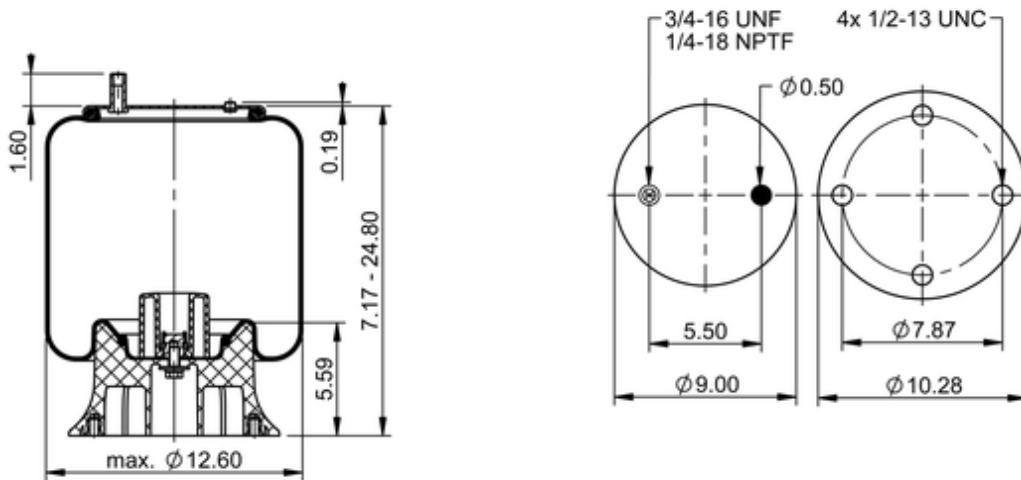

9 10-19.5 P 801

600568

	14.2 lb
	9308133
	1/2-13 UNC: max. 35 lbf ft
	1/4-18 NPTF: max. 22 lbf ft
	3/4-16 UNC: max. 50 lbf ft

Cross-reference

Goodyear	1R12-607
Goodyear Flex No.	566243066

OE Manufacturer/Part No.