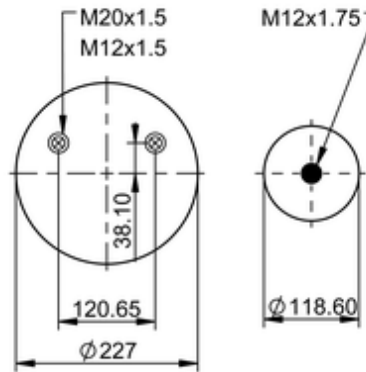

**9 10-18.5 X 1440 - Brazil**

**79306**

	5.1 lb
	M12x1.5: max. 35 lbf ft
	M20x1.5: max. 50 lbf ft

**Cross-reference**

Firestone Style	1T15M-8
Firestone No.	95-0491
GY Springride	8732

**OE Manufacturer/Part No.**

Manufacturer	Original Part No.	Model
SUSPENSY	212100375	