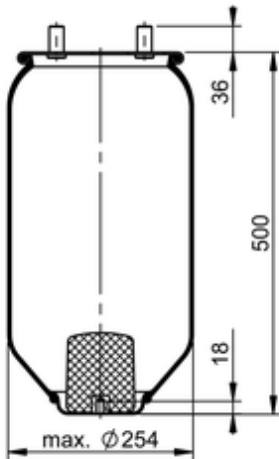

**9 10-18.5 X 1440 - Brazil**

**79306**

	5.1 lb
	M12x1.5: max. 35 lbf ft
	M20x1.5: max. 50 lbf ft

**Cross-reference**

Firestone Style	1T15M-8
Firestone No.	95-0491
GY Springride	8732

**OE Manufacturer/Part No.**

Manufacturer	Original Part No.	Model
SUSPENSY	212100375	