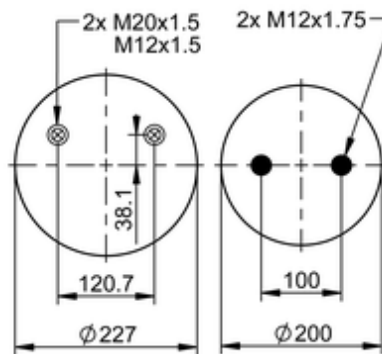

9 10-18.5 S 850 Brazil
73414

	21.9 lb
	9315935
	M12x1.5: max. 22 lbf ft
	M12x1.75: max. 35 lbf ft
	M20x1.5: max. 50 lbf ft

Cross-reference

Firestone Style	1T15M-8
Firestone No.	W01-095-0490
Goodyear	556 0 2 8733
Goodyear Flex No.	556 0 3 8084
Airtech Ref.	137392
Airtech No.	39373-02C