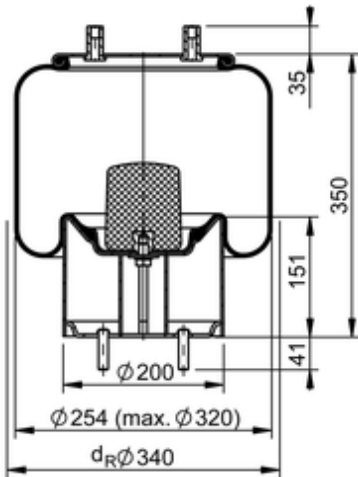

9 10-18.5 S 850 Brazil
73414

	21.9 lb
	9315935
	M12x1.5: max. 22 lbf ft
	M12x1.75: max. 35 lbf ft
	M20x1.5: max. 50 lbf ft

Cross-reference

Firestone Style	1T15M-8
Firestone No.	W01-095-0490
Goodyear	556 0 2 8733
Goodyear Flex No.	556 0 3 8084
Airtech Ref.	137392
Airtech No.	39373-02C

Flexyon system	XT 6140
Suspentech flex	ST 045K
Suspentech system	ST 045

OE Manufacturer/Part No.

Manufacturer	Original Part No.	Model
RANDON	212100375	
SUSPEN SYS	R71500003	
SUSPEN SYS	R78000005	