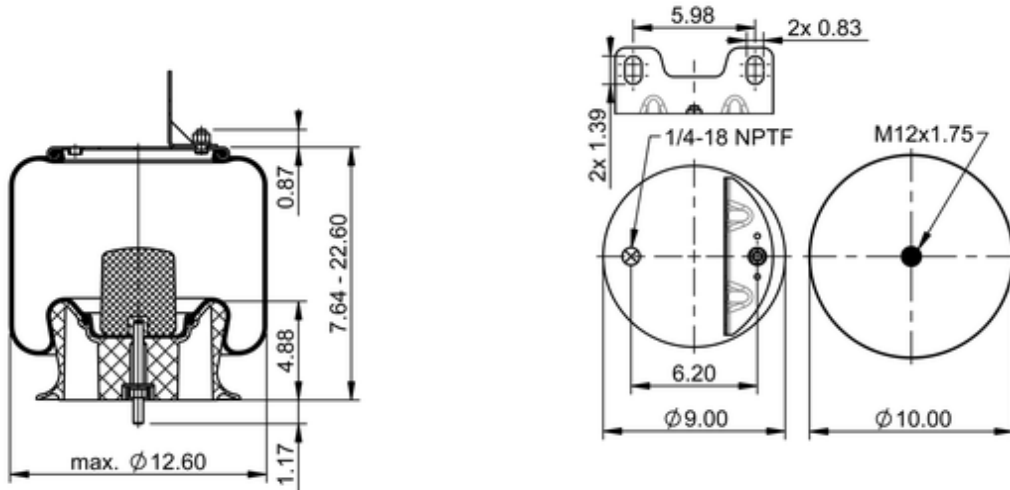

9 10-18.5 P 988 Brazil
70379

	17.2 lb
	9308660
	1/4-18 NPTF: max. 22 lbf ft
	M12x1.75: max. 35 lbf ft

Cross-reference

Firestone Style	1T15MT-8
Firestone No.	W01-095-0356
Goodyear	556 0 2 8868
Goodyear Flex No.	556 24 3 097
Airtech Ref.	136362
Airtech No.	39373-01C
Flexyon system	XY 6135

Suspentech system	ST 044
-------------------	--------

OE Manufacturer/Part No.

Manufacturer	Original Part No.	Model
International	2036090C1	9200/9800