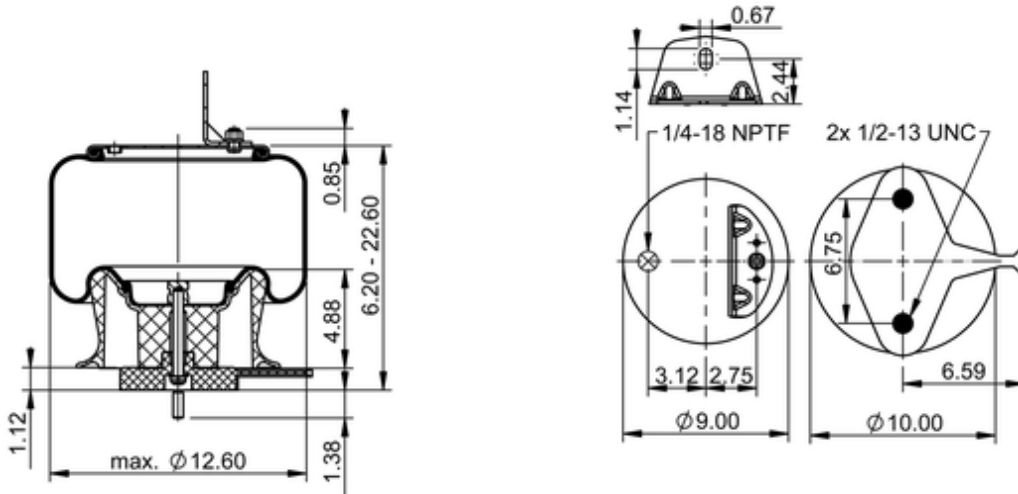

9 10-18.5 P 939 (BK)
67573

| | |
|--|-----------------------------|
| | 21 lb |
| | 9308660 |
| | 1/2-13 UNC: max. 35 lbf ft |
| | 1/4-18 NPTF: max. 22 lbf ft |

Cross-reference

| | |
|-------------------|--------------|
| Firestone Style | 1T15M-8 |
| Firestone No. | W01-358-9663 |
| Goodyear | 1R12-1093 |
| Goodyear Flex No. | 566-24-3-170 |
| Triangle | AS-8939 |
| TRP | AS96630 |
| Automann | 1DK23M-9663 |

| | |
|-------------|--------|
| Road Choice | AS9663 |
|-------------|--------|

OE Manufacturer/Part No.

| Manufacturer | Original Part No. | Model |
|---------------------|--------------------------|--------------|
| Mack | 57QL57M | |
| Hendrickson | 60271-2 | |