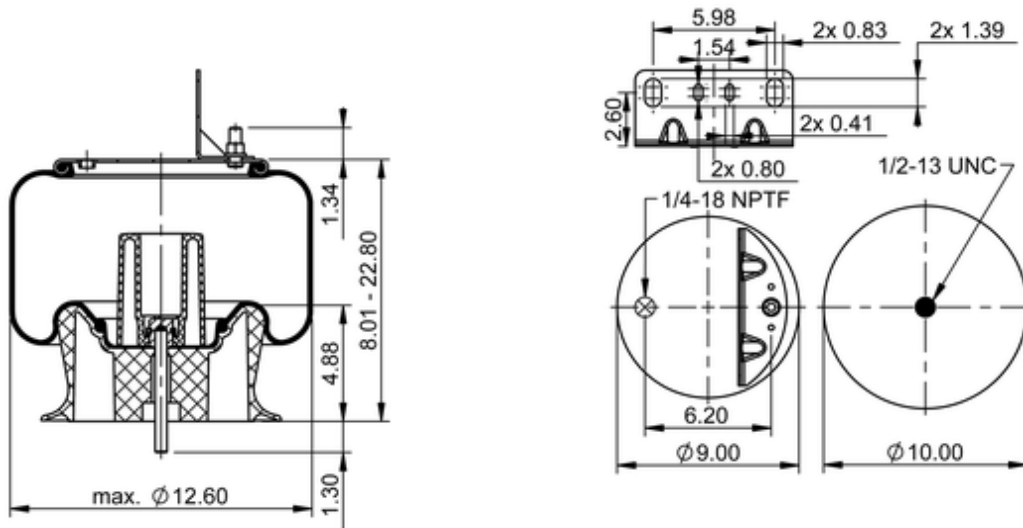

**9 10-18.5 P 935 (BK)**
**66978**

	16.6 lb
	9 10-18.5 P 520 (64410)
	9313520
	1/2-13 UNC: max. 35 lbf ft
	1/4-18 NPTF: max. 22 lbf ft

**Cross-reference**

Primeride	AS PR9M18.5 9297
Firestone Style	1T15M-8
Firestone No.	W01-358-9297
Goodyear	1R12-402
Goodyear Flex No.	566243097
Triangle	AS-8935

Automann	1DK23M-9297X
Road Choice	AS9297

**OE Manufacturer/Part No.**

<b>Manufacturer</b>	<b>Original Part No.</b>	<b>Model</b>
Hendrickson	50898-2	
Hendrickson	64651-2	