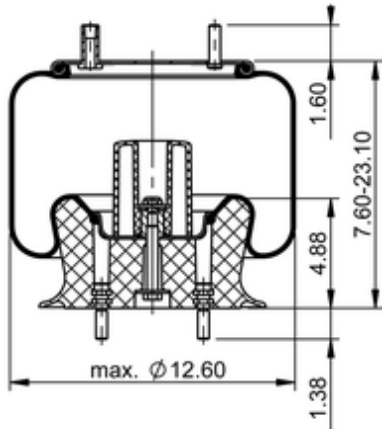

**9 10-18.5 P 551**
**64414**

|  |                             |
|--|-----------------------------|
|  | 15.1 lb                     |
|  | 9308662                     |
|  | 1/2-13 UNC: max. 35 lbf ft  |
|  | 1/4-18 NPTF: max. 22 lbf ft |
|  | 3/4-16 UNF: max. 50 lbf ft  |

**Cross-reference**

|                 |              |
|-----------------|--------------|
| Firestone Style | 1T15M-8      |
| Firestone No.   | W01-358-9649 |
| Taurus          | 6391         |
| Triangle        | AS-8551      |
| TRP             | AS96490      |
| Automann        | 1DK23M-9649  |

**OE Manufacturer/Part No.**

| <b>Manufacturer</b> | <b>Original Part No.</b> | <b>Model</b> |
|---------------------|--------------------------|--------------|
| Silent Drive        | AS-9649                  |              |
| SAF Holland         | 90557252                 |              |