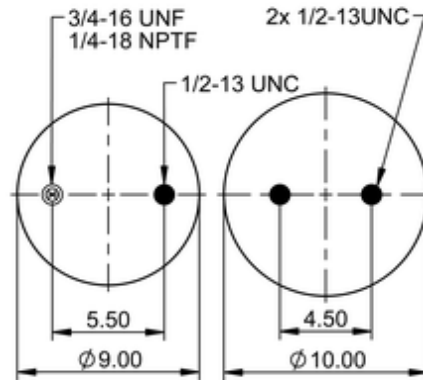

**9 10-18.5 P 551**
**64414**

|  |                             |
|--|-----------------------------|
|  | 15.1 lb                     |
|  | 9308662                     |
|  | 1/2-13 UNC: max. 35 lbf ft  |
|  | 1/4-18 NPTF: max. 22 lbf ft |
|  | 3/4-16 UNF: max. 50 lbf ft  |