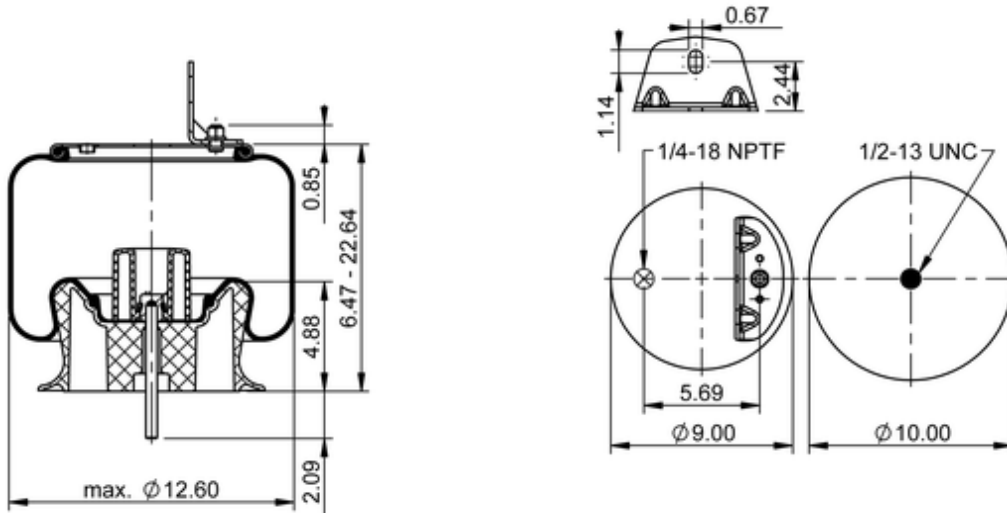

9 10-18.5 P 550 (BK)

69659

 lb	15.5 lb
	9313520
	1/2-13 UNC: max. 35 lbf ft
	1/4-18 NPTF: max. 22 lbf ft

### Cross-reference

Firestone Style	1T15MT-8
Firestone No.	W01-358-9647
FleetPride	AS9647
Triangle	AS-8550
TRP	AS96470

OE Manufacturer/Part No.

<b>Manufacturer</b>	<b>Original Part No.</b>	<b>Model</b>
Mack	57QL417M	
Hendrickson	58786-2	