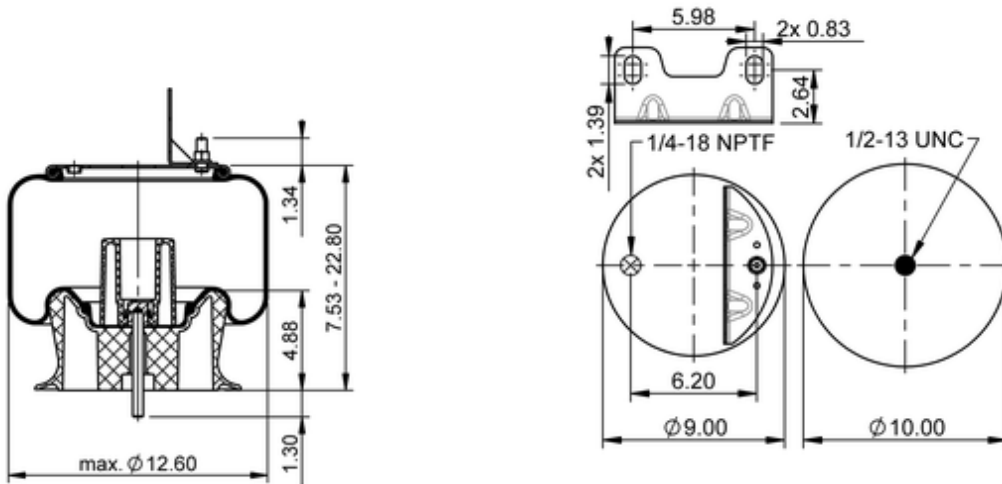

9 10-18.5 P 519 (BK)

64265

	16.4 lb
	9313520
	1/2-13 UNC: max. 35 lbf ft
	1/4-18 NPTF: max. 22 lbf ft

**Cross-reference**

Primeride	AS PR9M18.5 9373
Firestone Style	1T15M-8
Firestone No.	W01-358-9373
Goodyear	1R12-403
Goodyear Flex No.	566243140
Taurus	6391
Triangle	AS-8519

TRP	AS93730
Automann	1DK23M-9373
Airtech No.	39373P
Road Choice	AS9373

**OE Manufacturer/Part No.**

<b>Manufacturer</b>	<b>Original Part No.</b>	<b>Model</b>
MCI	2992101C1	
Hendrickson	57122-1	
Hendrickson	57122-2	
Navistar/Fleetrite	1R12-1056	
Watson & Chalin	AS-0141	
Watson & Chalin	AS-0127-G	