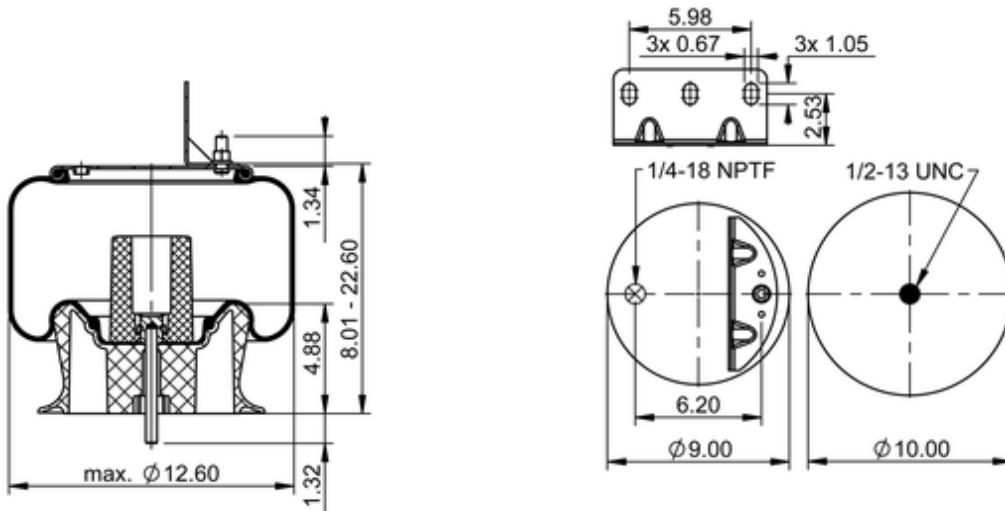

9 10-18.5 P 451 (BK)
68616

	16.3 lb
	9308660
	1/2-13 UNC: max. 35 lbf ft
	1/4-18 NPTF: max. 22 lbf ft

Cross-reference

Primeride	PR9M18.5 9375
Firestone No.	W01-358-9375
Goodyear	1R12-404
Goodyear Flex No.	566243097
Triangle	AS-8451
TRP	AS93750
Automann	1DK23M-9375X

Road Choice	AS9375
-------------	--------

OE Manufacturer/Part No.

Manufacturer	Original Part No.	Model
Hendrickson	50899-1	
Hendrickson	50899-2	
Mack	57QL414M	
Loadguard	SC2773	
Mack	364SQ27	