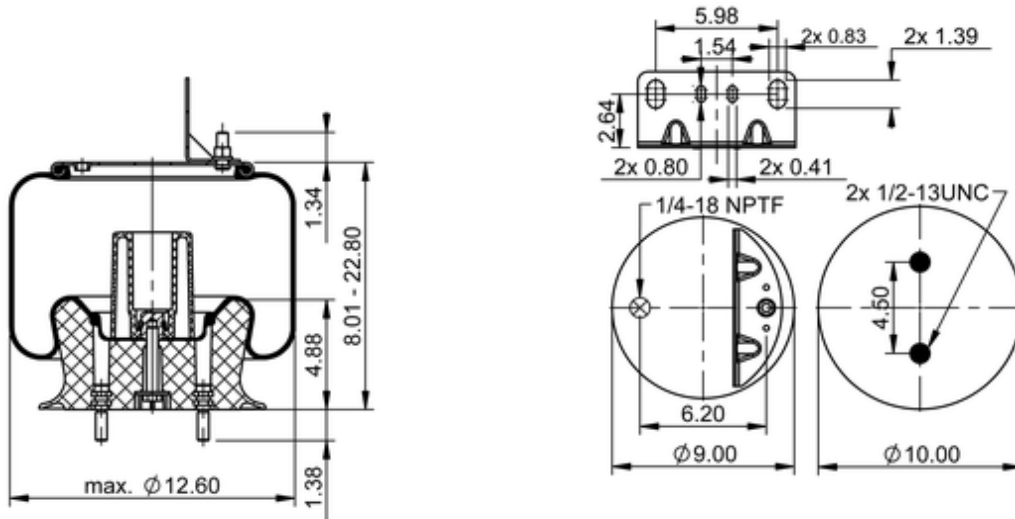

9 10-18.5 P 406 (BK)
68615

	17 lb
	9308662
	1/2-13 UNC: max. 35 lbf ft
	1/4-18 NPTF: max. 22 lbf ft

Cross-reference

Firestone Style	1T15M-8
Firestone No.	W01-358-9287
Goodyear	1R12-424
Goodyear Flex No.	566243097
Triangle	AS-8406
TRP	AS92870
Automann	1DK23M-9287

Road Choice	AS9287
-------------	--------

OE Manufacturer/Part No.

Manufacturer	Original Part No.	Model
MCI	1622372C1	
Navistar/Fleetrte	1622372C1	
Chevrolet	1622372C1	
Hendrickson	50405-2	
Loadguard	SC2770	
Ford	F2HZ5580A	
Ford	FOHZ5580A	
GMC	15963160	
Hendrickson	NS502049	