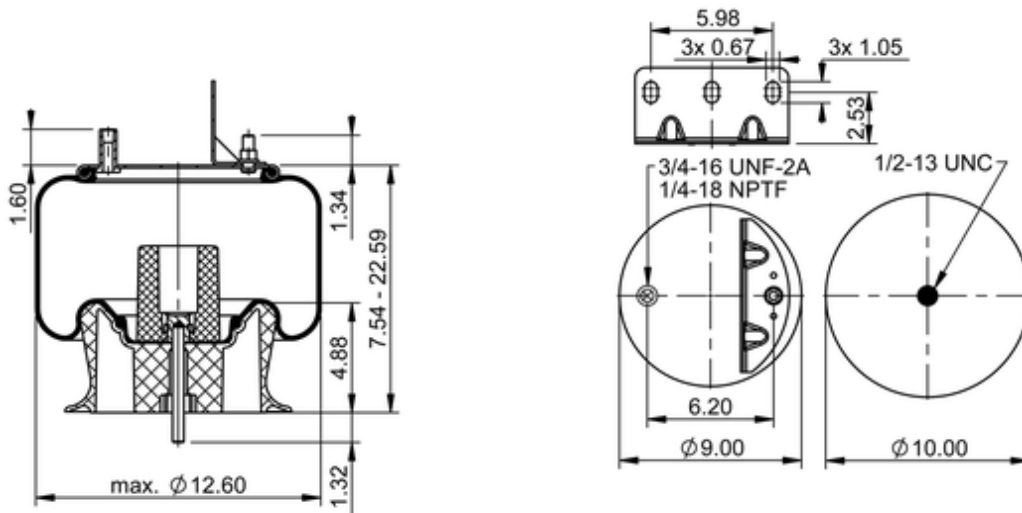

9 10-18.5 P 1322

77861

	16.6 lb
	9308660
	1/2-13 UNC: max. 35 lbf ft
	1/4-18 NPTF: max. 22 lbf ft
	3/4-16 UNF: max. 50 lbf ft

Cross-reference

Firestone Style	1T15M-8
Firestone No.	W01-358-9641
Triangle	AS-81322

OE Manufacturer/Part No.

Manufacturer	Original Part No.	Model
Hendrickson	59010-2	
Bluebird	590312B	