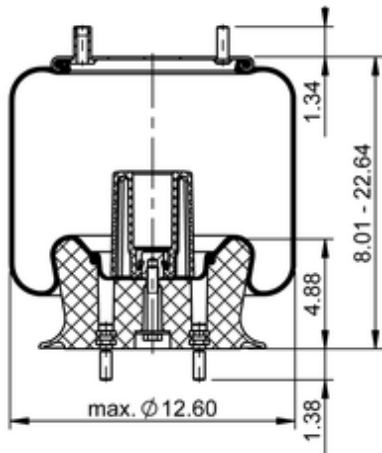

9 10-18.5 P 1183
75183

	14.9 lb
	9308663
	1/2-13 UNC: max. 35 lbf ft
	1/4-18 NPTF: max. 22 lbf ft
	3/4-16 UNF: max. 50 lbf ft

Cross-reference

Goodyear	1R12-274
Goodyear Flex No.	566243097

OE Manufacturer/Part No.