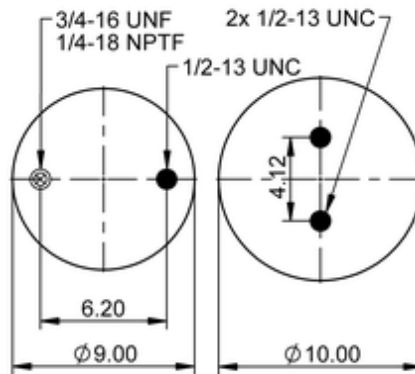

9 10-18.5 P 1183
75183

	14.9 lb
	9308663
	1/2-13 UNC: max. 35 lbf ft
	1/4-18 NPTF: max. 22 lbf ft
	3/4-16 UNF: max. 50 lbf ft

Cross-reference

Goodyear	1R12-274
Goodyear Flex No.	566243097

OE Manufacturer/Part No.