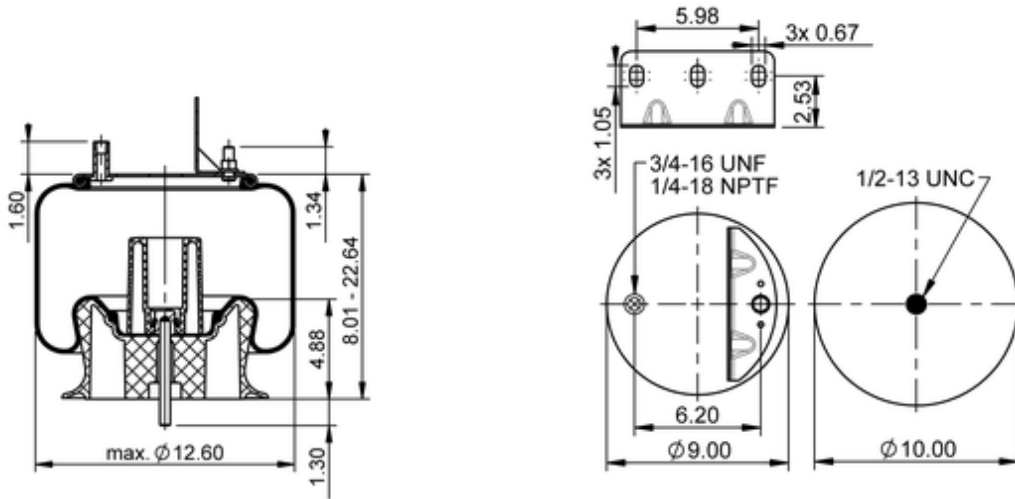

9 10-18.5 P 1139 (BK)

74762

 lb	16.1 lb
	9313520
	1/2-13 UNC: max. 35 lbf ft
	1/4-18 NPTF: max. 22 lbf ft
	3/4-16 UNF: max. 50 lbf ft

Cross-reference

Automann	1DK23M-P1139
----------	--------------

OE Manufacturer/Part No.

Manufacturer	Original Part No.	Model
Hendrickson	59861-002	