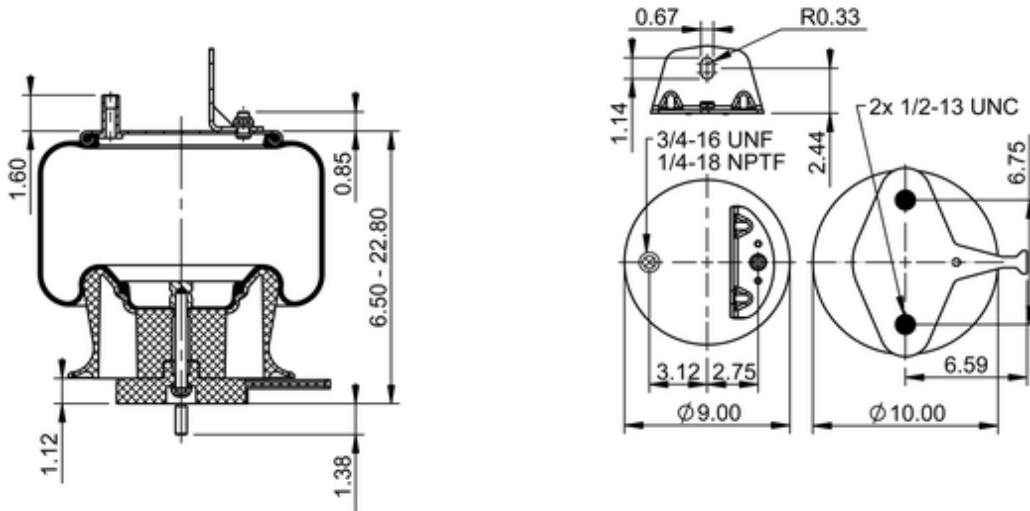

9 10-18.5 P 111 (BK)

69801

	21.1 lb
	9308660
	1/2-13 UNC: max. 35 lbf ft
	1/4-18 NPTF: max. 22 lbf ft
	3/4-16 UNF: max. 50 lbf ft

Cross-reference

Automann	1DK23M-P111
----------	-------------

OE Manufacturer/Part No.

Manufacturer	Original Part No.	Model
Hendrickson	65183-002	