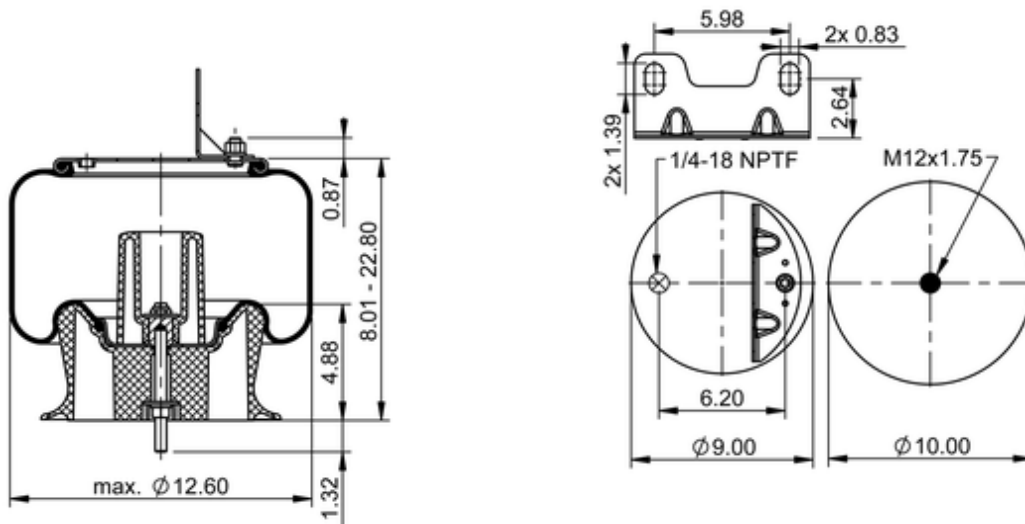

9 10-18.5 P 096 (BK)

68613

	16.8 lb
	9308660
	1/4-18 NPTF: max. 22 lbf ft

**Cross-reference**

Firestone Style	1T15M-8
Firestone No.	W01-M58-9656
TRP	AS96560
Automann	1DK23M-9656
Road Choice	AS9656

**OE Manufacturer/Part No.**

Manufacturer	Original Part No.	Model
--------------	-------------------	-------

Volvo	25173621
Mack	57QL53M
Hendrickson	64651-2