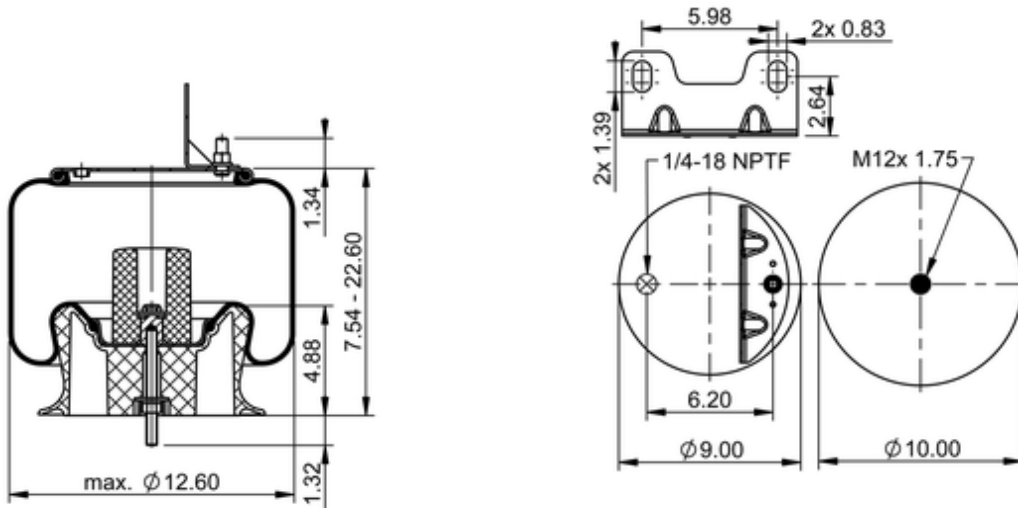

**9 10-18.5 P 095 (BK)**
**68612**

	14.3 lb
	9313520
	1/4-18 NPTF: max. 22 lbf ft

**Cross-reference**

Firestone Style	1T15M-8
Firestone No.	W01-M58-9372
Automann	1DK23M-9372
Road Choice	AS9372

**OE Manufacturer/Part No.**

Manufacturer	Original Part No.	Model
Hendrickson	58520-2	

Volvo	8083871
Hendrickson	64489-2
Hendrickson	58520-2D
Hendrickson	64489-002
Volvo	25173616