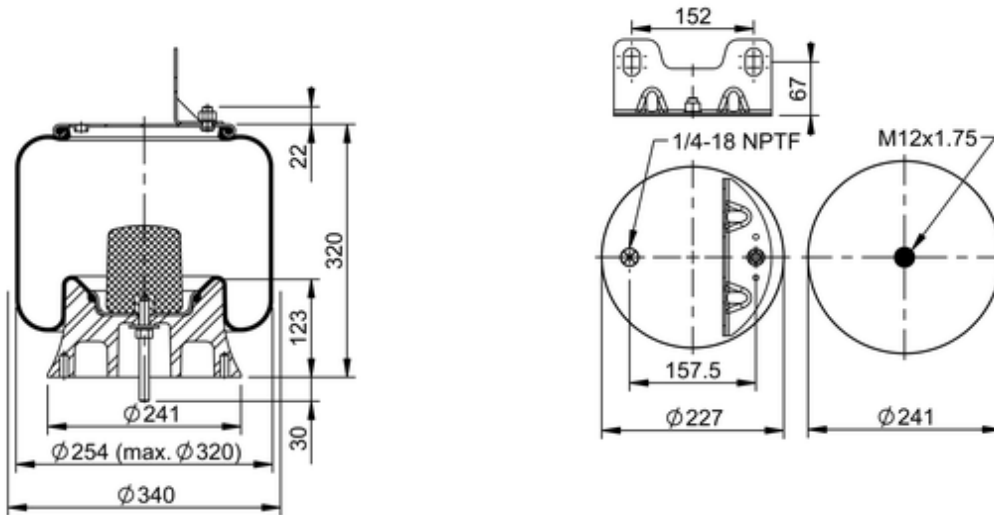

**9 10-18.5 A 988 Brazil**
**73563**

	18.3 lb
	9305281
	1/4-18 NPTF: max. 22 lbf ft
	M12x1.75: max. 35 lbf ft

**Cross-reference**

Firestone Style	1T15MT-8
Firestone No.	W01-095-0356
Goodyear	556 0 2 8727
Goodyear Flex No.	566 0 3 8084
Airtech Ref.	136362
Airtech No.	39373-01C
Flexyon system	XY 6135

**OE Manufacturer/Part No.**

<b>Manufacturer</b>	<b>Original Part No.</b>	<b>Model</b>
International	2036090C1	9200/9800