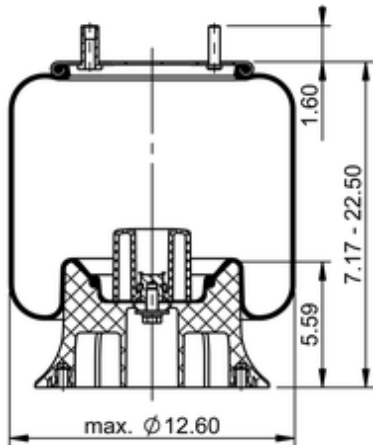

**9 10-17.5 P 904**
**66700**

	14 lb
	9308133
	1/2-13 UNC: max. 35 lbf ft
	1/4-18 NPTF: max. 22 lbf ft
	3/4-16 UNF: max. 50 lbf ft

**Cross-reference**

Firestone Style	1T15M-7.5
Firestone No.	W01-358-8888
FleetPride	AS8888
Triangle	AS-8904
TRP	AS88880
Automann	1DK23P-8888

**OE Manufacturer/Part No.**

<b>Manufacturer</b>	<b>Original Part No.</b>	<b>Model</b>
Rowe Truck	0027ASC2500	
Rowe Truck	ASCT2500	