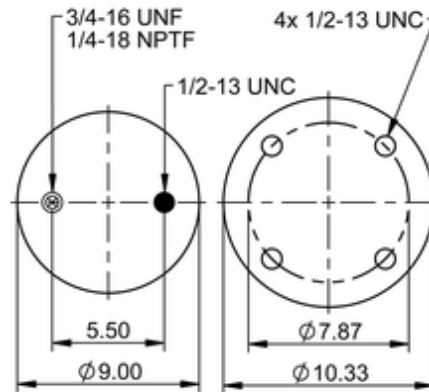

**9 10-17.5 P 904**
**66700**

	14 lb
	9308133
	1/2-13 UNC: max. 35 lbf ft
	1/4-18 NPTF: max. 22 lbf ft
	3/4-16 UNF: max. 50 lbf ft

**Cross-reference**

Firestone Style	1T15M-7.5
Firestone No.	W01-358-8888
FleetPride	AS8888
Triangle	AS-8904
TRP	AS88880
Automann	1DK23P-8888