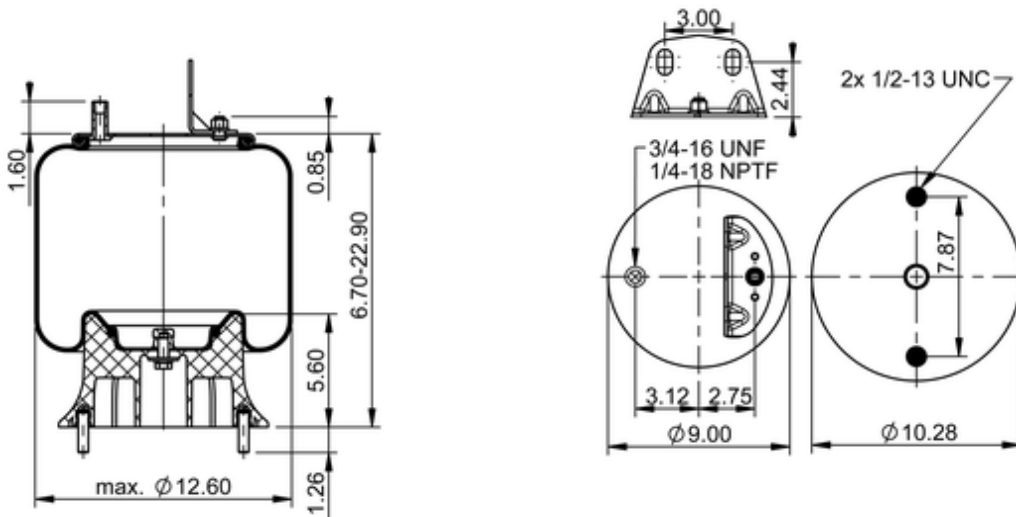

9 10-17.5 P 892 (BK)
78179

| | |
|--|-----------------------------|
| | 15 lb |
| | 9308133 |
| | 1/2-13 UNC: max. 35 lbf ft |
| | 1/4-18 NPTF: max. 22 lbf ft |
| | 3/4-16 UNF: max. 50 lbf ft |

Cross-reference

| | |
|-----|---------|
| TRP | AS08923 |
|-----|---------|

OE Manufacturer/Part No.

| Manufacturer | Original Part No. | Model |
|--------------|-------------------|-------|
| SAF Holland | 90557368 | |