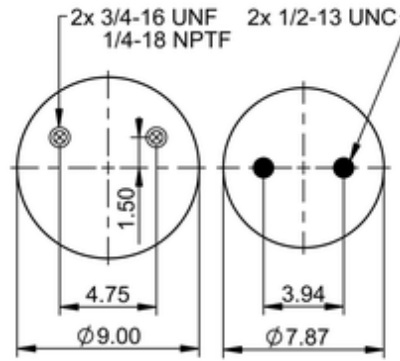

**9 10-17.5 P 831**
**65831**

	14 lb
	9306128
	1/2-13 UNC: max. 35 lbf ft
	1/4-18 NPTF: max. 22 lbf ft
	3/4-16 UNF: max. 50 lbf ft

**Cross-reference**

Firestone Style	1T15MPW-7
Firestone No.	W01-358-6262
FleetPride	AS6262
Triangle	AS-8831
TRP	AS62620
Automann	1DK23P-6262