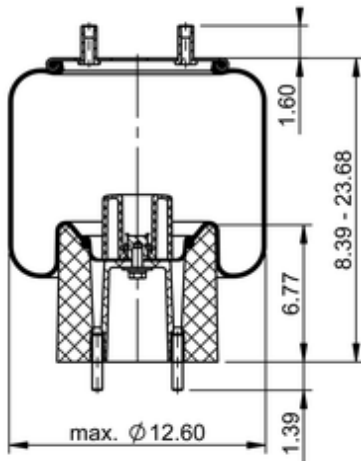

**9 10-17.5 P 831**
**65831**

	14 lb
	9306128
	1/2-13 UNC: max. 35 lbf ft
	1/4-18 NPTF: max. 22 lbf ft
	3/4-16 UNF: max. 50 lbf ft

**Cross-reference**

Firestone Style	1T15MPW-7
Firestone No.	W01-358-6262
FleetPride	AS6262
Triangle	AS-8831
TRP	AS62620
Automann	1DK23P-6262

**OE Manufacturer/Part No.**

<b>Manufacturer</b>	<b>Original Part No.</b>	<b>Model</b>
Meritor	21227742	