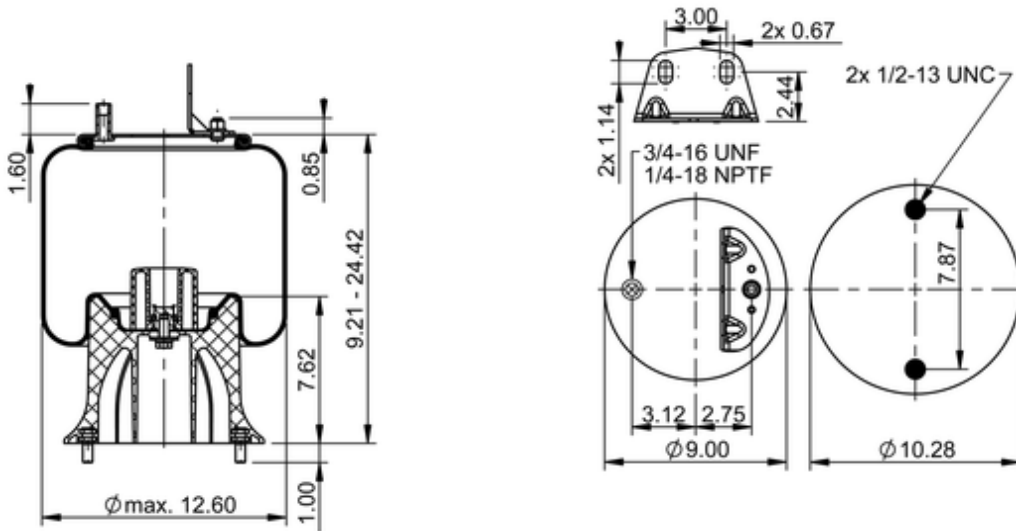

9 10-17.5 P 807 (BK)

64767

	16.5 lb
	9308244
	1/2-13 UNC: max. 35 lbf ft
	1/4-18 NPTF: max. 22 lbf ft
	3/4-16 UNF: max. 50 lbf ft

Cross-reference

Automann	1DK23P-P807
----------	-------------

OE Manufacturer/Part No.

Manufacturer	Original Part No.	Model
SAF Holland	90557316	