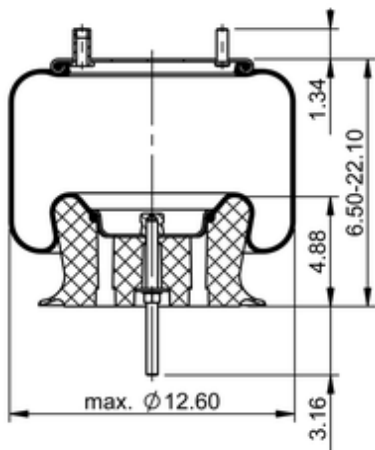

9 10-17.5 P 793
64756

	13.4 lb
	9308660
	1/2-13 UNC: max. 35 lbf ft
	1/4-18 NPTF: max. 22 lbf ft
	3/4-16 UNF: max. 50 lbf ft

Cross-reference

Triangle	AS-8793
Automann	1DK23P-P793

OE Manufacturer/Part No.

Manufacturer	Original Part No.	Model
--------------	-------------------	-------