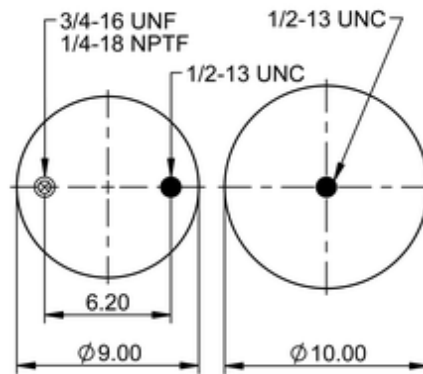

9 10-17.5 P 793
64756

	13.4 lb
	9308660
	1/2-13 UNC: max. 35 lbf ft
	1/4-18 NPTF: max. 22 lbf ft
	3/4-16 UNF: max. 50 lbf ft

Cross-reference

Triangle	AS-8793
Automann	1DK23P-P793

OE Manufacturer/Part No.

Manufacturer	Original Part No.	Model
--------------	-------------------	-------