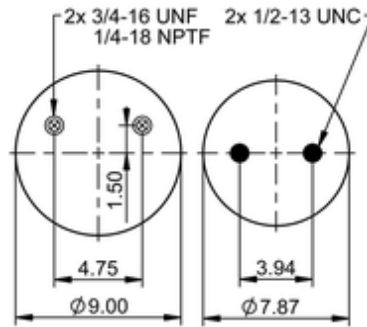

9 10-17.5 P 779
64729

| | |
|--|-----------------------------|
| | 14 lb |
| | 9306128 |
| | 1/2-13 UNC: max. 35 lbf ft |
| | 1/4-18 NPTF: max. 22 lbf ft |
| | 3/4-16 UNF: max. 50 lbf ft |

Cross-reference