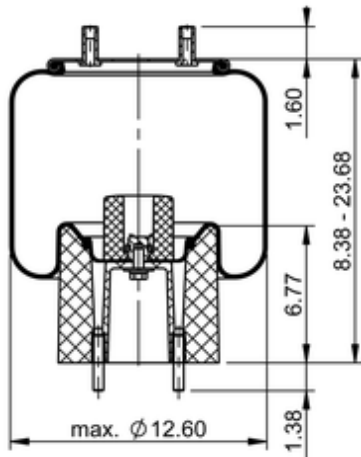

9 10-17.5 P 779
64729

| | |
|--|-----------------------------|
| | 14 lb |
| | 9306128 |
| | 1/2-13 UNC: max. 35 lbf ft |
| | 1/4-18 NPTF: max. 22 lbf ft |
| | 3/4-16 UNF: max. 50 lbf ft |

Cross-reference

| Manufacturer | Original Part No. | Model |
|---------------------|--------------------------|--------------|
| SAF Holland | 90036258 | |
| Meritor | 21227892 | |