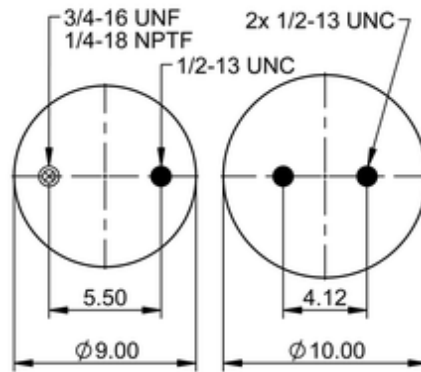

9 10-17.5 P 733
64670

	14.9 lb
	9308663
	1/2-13 UNC: max. 35 lbf ft
	1/4-18 NPTF: max. 22 lbf ft
	3/4-16 UNF: max. 50 lbf ft

Cross-reference

Automann	1DK23P-P733
----------	-------------

OE Manufacturer/Part No.