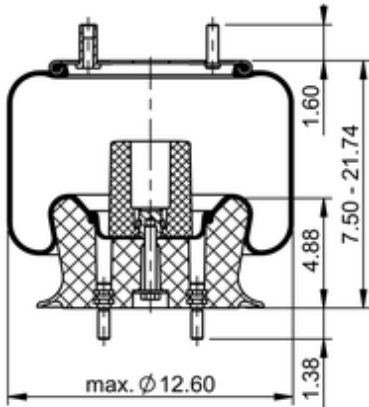

9 10-17.5 P 733
64670

	14.9 lb
	9308663
	1/2-13 UNC: max. 35 lbf ft
	1/4-18 NPTF: max. 22 lbf ft
	3/4-16 UNF: max. 50 lbf ft

Cross-reference

Automann	1DK23P-P733
----------	-------------

OE Manufacturer/Part No.

Manufacturer	Original Part No.	Model
Reyco	12884-01	