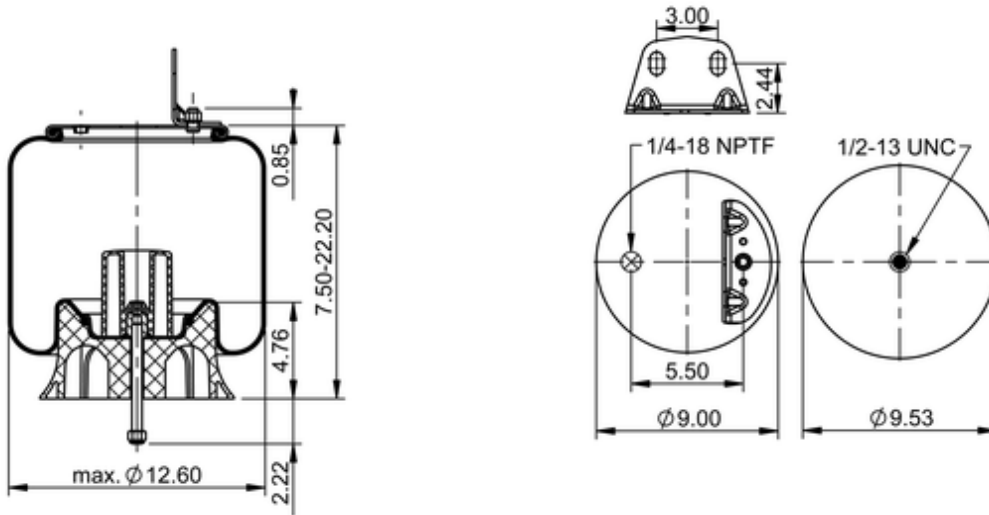

9 10-17.5 P 732 (BK)
64669

	14.7 lb
	9308128
	1/2-13 UNC: max. 35 lbf ft
	1/4-18 NPTF: max. 22 lbf ft

Cross-reference

Firestone Style	1T15M-7.5
Firestone No.	W01-358-9947
Automann	1DK23P-P732

OE Manufacturer/Part No.

Manufacturer	Original Part No.	Model
Reyco	20142-01	