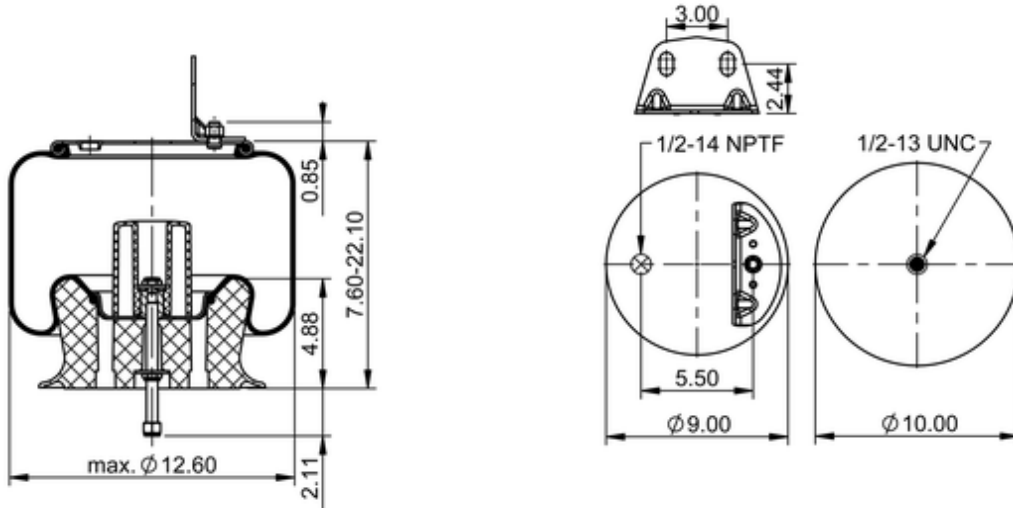

9 10-17.5 P 731 (BK)

64668

 lb	16.3 lb
	9308660
	1/2-13 UNC: max. 35 lbf ft
	1/2-14 NPTF: max. 22 lbf ft

Cross-reference

Firestone Style	1T15M-6
Firestone No.	W01-358-9966
Automann	1DK23P-9966

OE Manufacturer/Part No.