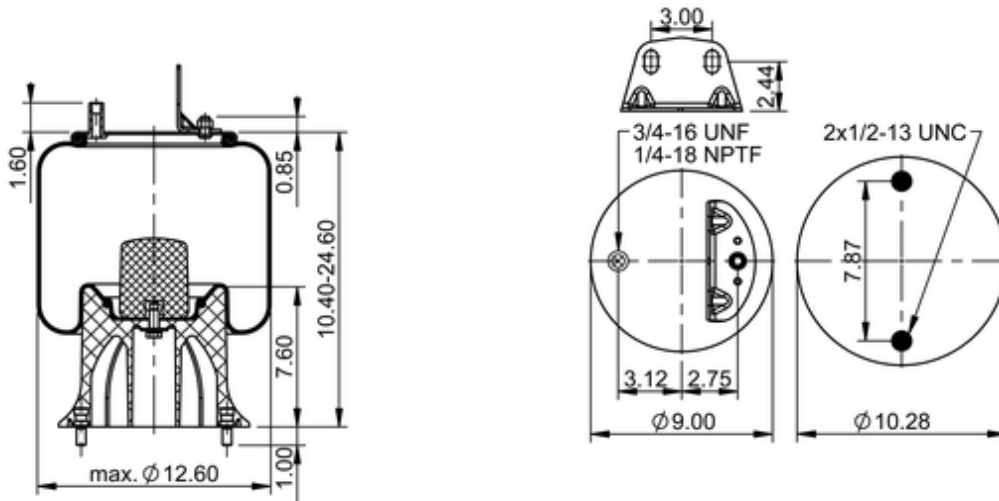

9 10-17.5 P 574 (BK)
69654

	15.5 lb
	9308244
	1/2-13 UNC: max. 35 lbf ft
	1/4-18 NPTF: max. 22 lbf ft
	3/4-16 UNF: max. 50 lbf ft

Cross-reference

Firestone Style	1T15V-8
Firestone No.	W01-358-9504
FleetPride	AS9504
Goodyear	1R12-484
Goodyear	1R12-486
Goodyear Flex No.	566243038

Triangle	AS-8574
TRP	AS95040
Automann	1DK23P-9504

OE Manufacturer/Part No.

Manufacturer	Original Part No.	Model
SAF Holland	90557216	