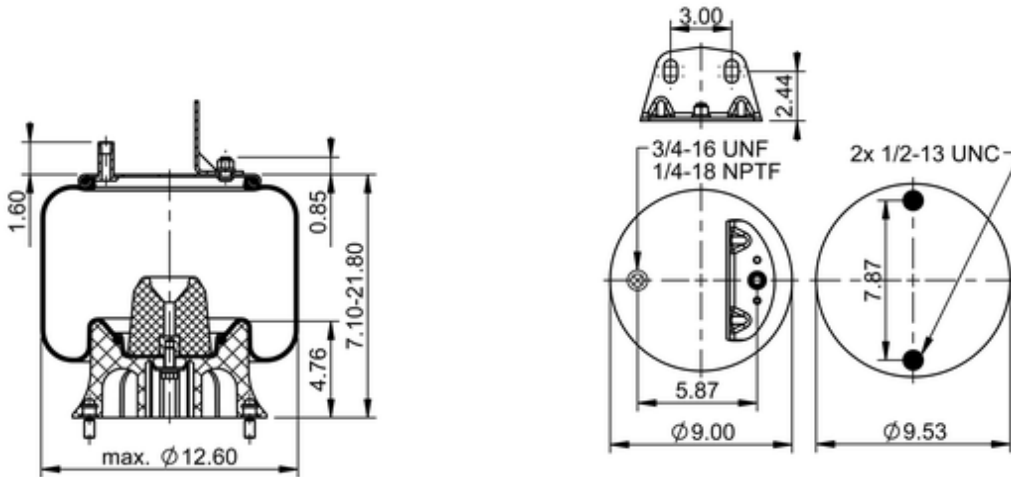

9 10-17.5 P 573 (BK)

70335

	15.6 lb
	9 10-17.5 P 573 (64417)
	9308245
	1/2-13 UNC: max. 35 lbf ft
	1/8-27 NPTF: max. 22 lbf ft
	3/4-16 UNF: max. 50 lbf ft

Cross-reference

TRP	AS05733
-----	---------

OE Manufacturer/Part No.

Manufacturer	Original Part No.	Model
--------------	-------------------	-------

SAF Holland

90557213