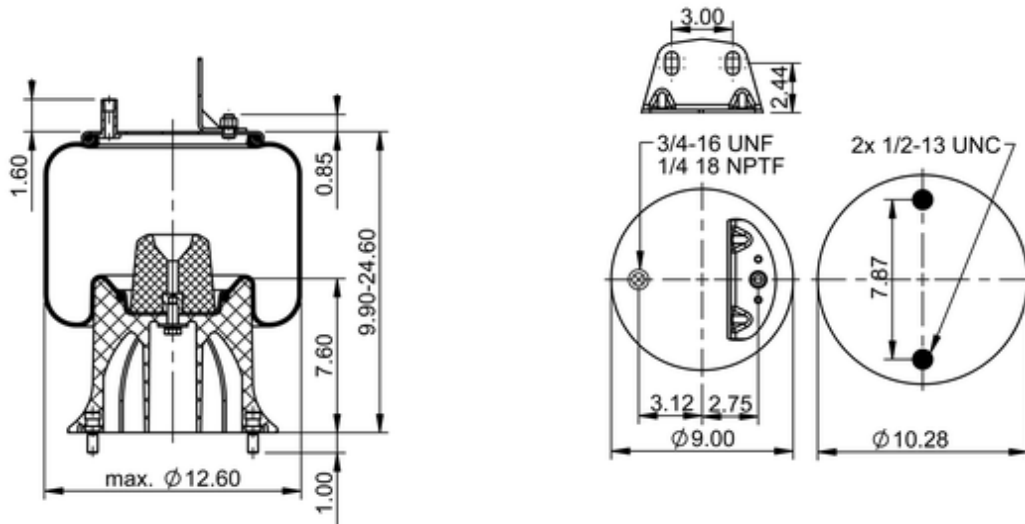

9 10-17.5 P 572 (BK)

69662

	15.9 lb
	9308244
	1/2-13 UNC: max. 35 lbf ft
	1/4-18 NPTF: max. 22 lbf ft
	3/4-16 UNF: max. 50 lbf ft

**Cross-reference**

Primeride	PR9M17.5 9501
Firestone No.	W01-358-9501
Goodyear	1R12-552
Goodyear	1R12-485
Goodyear Flex No.	566243038
Triangle	AS-8572

TRP	AS95010
Automann	1DK23P-P938
Road Choice	AS9501

**OE Manufacturer/Part No.**

<b>Manufacturer</b>	<b>Original Part No.</b>	<b>Model</b>
SAF Holland	90557212	
SAF Holland	90557214	