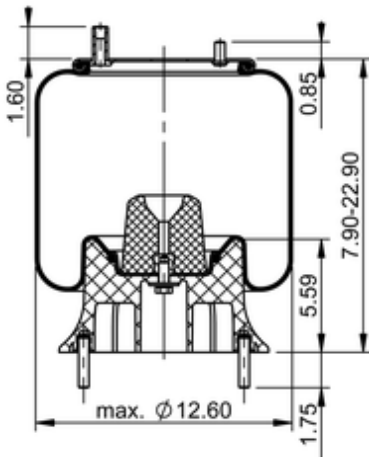

9 10-17.5 P 571
64415

	15.6 lb
	9308133
	1/2-13 UNC: max. 35 lbf ft
	1/4-18 NPTF: max. 22 lbf ft
	3/4-16 UNF: max. 50 lbf ft

Cross-reference

Firestone Style	1T15V-8
Firestone No.	W01-358-9502
Goodyear	1R12-554
Goodyear Flex No.	566243038
Taurus	6391
Triangle	AS-8571

TRP	AS95020
Automann	1DK23P-9502

OE Manufacturer/Part No.

Manufacturer	Original Part No.	Model
SAF Holland	90557358	
SAF Holland	90557211	