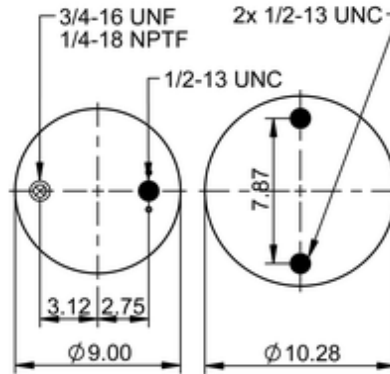

9 10-17.5 P 571
64415

	15.6 lb
	9308133
	1/2-13 UNC: max. 35 lbf ft
	1/4-18 NPTF: max. 22 lbf ft
	3/4-16 UNF: max. 50 lbf ft

Cross-reference

Firestone Style	1T15V-8
Firestone No.	W01-358-9502
Goodyear	1R12-554
Goodyear Flex No.	566243038
Taurus	6391
Triangle	AS-8571

TRP	AS95020
Automann	1DK23P-9502

OE Manufacturer/Part No.

Manufacturer	Original Part No.	Model
SAF Holland	90557358	
SAF Holland	90557211	